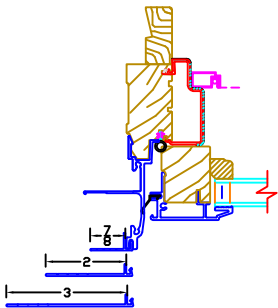

FIXED CASEMENT / FIXED CASEMENT
0" Mull Shown
W/ OPTIONAL 1', 1 1/2', 2', 3', OR 4'

FIXED CASEMENT / DOUBLE HUNG
0" Mull Shown
W/ OPTIONAL 1', 1 1/2', 2', 3', OR 4'

CASEMENT TRANSOM / CASEMENT
CASEMENT TRANSOM / AWNING
0" Mull Shown
W/ OPTIONAL 1', 1 1/2', 2', 3', OR 4'

CASEMENT TRANSOM / FIXED CASEMENT
0" Mull Shown
W/ OPTIONAL 1', 1 1/2', 2', 3', OR 4'

CASEMENT TRANSOM / DOUBLE HUNG
0" Mull Shown
W/ OPTIONAL 1', 1 1/2', 2', 3', OR 4'

CASEMENT FAMILY
DRIP CAP APPLICATION

RADIUS / CASEMENT
RADIUS / AWNING
0" Mull Shown
W/ OPTIONAL 1', 1 1/2', 2', 3', OR 4'

RADIUS / FIXED CASEMENT
0" Mull Shown
W/ OPTIONAL 1', 1 1/2', 2', 3', OR 4'

CASEMENT FAMILY
1" Mull Shown
OPTIONAL MULLS SHOWN BELOW

CASEMENT FAMILY FRAME EXPANDERS
SHOWN USING 7/8" EXPANDER
W/ OPTIONAL 2" AND 3"

CASEMENT FAMILY SPREAD MULLS
SHOWN USING 2" FRAME EXPANDER
2" RANGE= 2' TO 4 1/2'

SHOWN USING 3" FRAME EXPANDER
3" RANGE=4' TO 6 1/2'