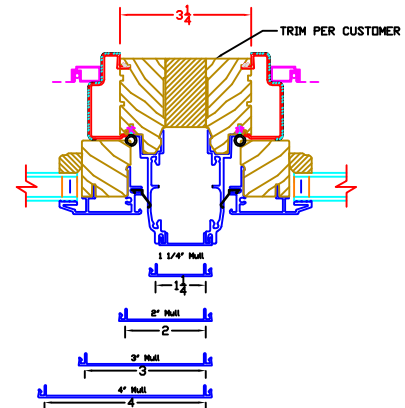

FIXED CASEMENT / FIXED CASEMENT
0" Mull Shown
W/ OPTIONAL 1', 1 1/2', 2', 3', OR 4'

FIXED CASEMENT / DOUBLE HUNG
0" Mull Shown
W/ OPTIONAL 1', 1 1/2', 2', 3', OR 4'

CASEMENT TRANSOM / CASEMENT
CASEMENT TRANSOM / AWNING
0" Mull Shown
W/ OPTIONAL 1', 1 1/2', 2', 3', OR 4'

CASEMENT TRANSOM / FIXED CASEMENT
0" Mull Shown
W/ OPTIONAL 1', 1 1/2', 2', 3', OR 4'

CASEMENT TRANSOM / DOUBLE HUNG
0" Mull Shown
W/ OPTIONAL 1', 1 1/2', 2', 3', OR 4'

CASEMENT FAMILY
DRIP CAP APPLICATION

RADIUS / CASEMENT
RADIUS / AWNING
0" Mull Shown
W/ OPTIONAL 1', 1 1/2', 2', 3', OR 4'

RADIUS / FIXED CASEMENT
0" Mull Shown
W/ OPTIONAL 1', 1 1/2', 2', 3', OR 4'

CASEMENT FAMILY
1" Mull Shown
OPTIONAL MULLS SHOWN BELOW

CASEMENT FAMILY FRAME EXPANDERS
SHOWN USING 7/8" EXPANDER
W/ OPTIONAL 2" AND 3"

CASEMENT FAMILY SPREAD MULLS
SHOWN USING 2" FRAME EXPANDER
2" RANGE= 2' TO 4 1/2'

SHOWN USING 3" FRAME EXPANDER
3" RANGE=4' TO 6 1/2'