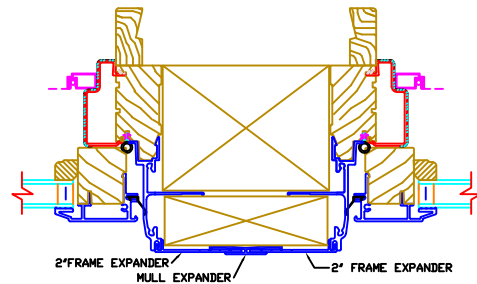

FIXED CASEMENT / FIXED CASEMENT
0" Mull Shown
W/ OPTIONAL 1', 1 1/2', 2', 3', OR 4'

FIXED CASEMENT / DOUBLE HUNG
0" Mull Shown
W/ OPTIONAL 1', 1 1/2', 2', 3', OR 4'

CASEMENT TRANSOM / CASEMENT
CASEMENT TRANSOM / AWNING
0" Mull Shown
W/ OPTIONAL 1', 1 1/2', 2', 3', OR 4'

CASEMENT TRANSOM / FIXED CASEMENT
0" Mull Shown
W/ OPTIONAL 1', 1 1/2', 2', 3', OR 4'

CASEMENT TRANSOM / DOUBLE HUNG
0" Mull Shown
W/ OPTIONAL 1', 1 1/2', 2', 3', OR 4'

CASEMENT FAMILY
DRIP CAP APPLICATION

RADIUS / CASEMENT
RADIUS / AWNING
0" Mull Shown
W/ OPTIONAL 1', 1 1/2', 2', 3', OR 4'

RADIUS / FIXED CASEMENT
0" Mull Shown
W/ OPTIONAL 1', 1 1/2', 2', 3', OR 4'

CASEMENT FAMILY
1" Mull Shown
OPTIONAL MULLS SHOWN BELOW

CASEMENT FAMILY FRAME EXPANDERS
SHOWN USING 7/8" EXPANDER
W/ OPTIONAL 2" AND 3"

CASEMENT FAMILY SPREAD MULLS
SHOWN USING 2" FRAME EXPANDER
2" RANGE= 2' TO 4 1/2'

SHOWN USING 3" FRAME EXPANDER
3" RANGE=4' TO 6 1/2'