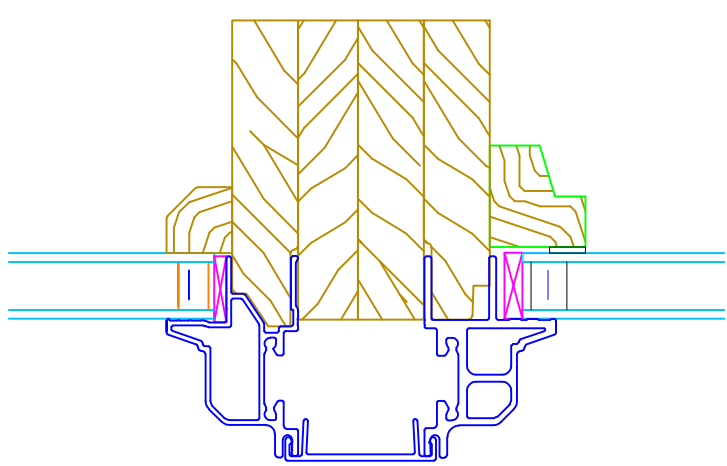

USA REPLACEMENT FIXED LITE-
USA REPLACEMENT FIXED LITE

USA REPLACEMENT RADIUS/
USA REPLACEMENT FIXED LITE

USA REPLACEMENT FIXED LITE FRAME EXPANDERS
SHOWN USING $\frac{7}{8}$ EXPANDER
W/ OPTIONAL 2" AND 3"