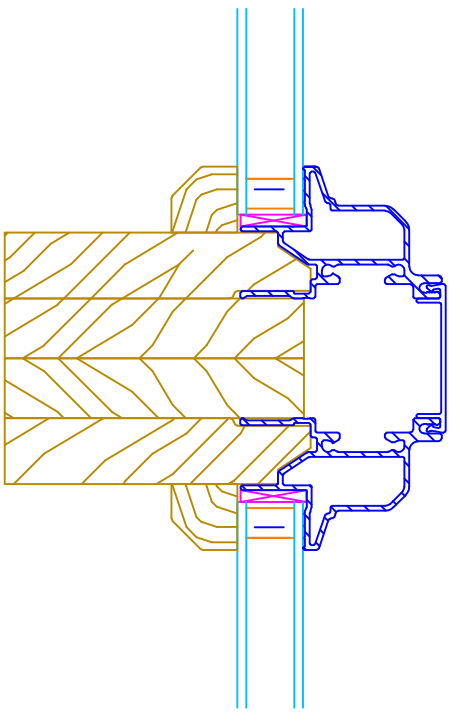

USA REPLACEMENT FIXED LITE-
USA REPLACEMENT FIXED LITE

USA REPLACEMENT RADIUS/
USA REPLACEMENT FIXED LITE

USA REPLACEMENT FIXED LITE FRAME EXPANDERS
SHOWN USING $\frac{7}{8}$ EXPANDER
W/ OPTIONAL 2" AND 3"