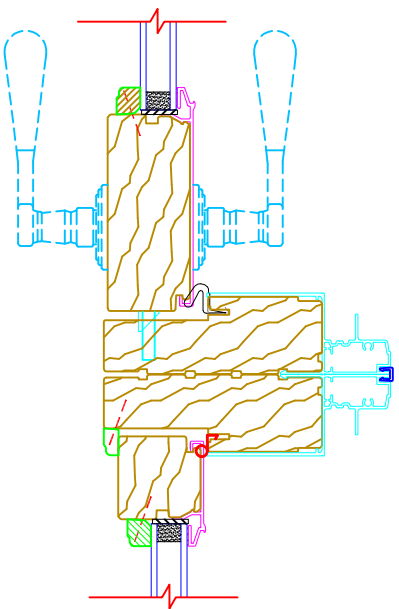

RADIUS / INSWING DOOR
0" Mull Shown
W/ OPTIONAL 1", 1 1/4", 2", 3", OR 4"

CASEMENT TRANSOM / INSWING DOOR
0" Mull Shown
W/ OPTIONAL 1", 1 1/4", 2", 3", OR 4"

NARROW FRAME TRANSOM / INSWING DOOR
0" Mull Shown
W/ OPTIONAL 1", 1 1/4", 2", 3", OR 4"

INSWING DOOR - SIDELITE
0" Mull Shown

DOOR FAMILY Y FRAME EXPANDERS
SHOWN USING 1/2" EXPANDER
W/ OPTIONAL 2" AND 3"

DOOR FAMILY Y SPREAD MULLS
SHOWN USING 2" FRAME EXPANDER
2" RANGE = 2" TO 4 1/2"

SHOWN USING 3" FRAME EXPANDER
3" RANGE = 4" TO 6 1/2"

SHOWN USING 7/8" FRAME EXPANDER
7/8" RANGE = 1 7/8" TO 2 1/2"