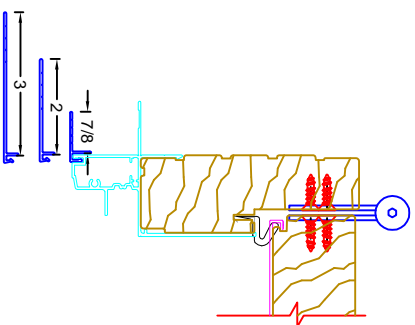

RADIUS / INSWING DOOR
0" Mull Shown
W/ OPTIONAL 1", 1 1/4", 2", 3", OR 4"

CASEMENT TRANSOM / INSWING DOOR
0" Mull Shown
W/ OPTIONAL 1", 1 1/4", 2", 3", OR 4"

NARROW FRAME TRANSOM / INSWING DOOR
0" Mull Shown
W/ OPTIONAL 1", 1 1/4", 2", 3", OR 4"

INSWING DOOR - SIDELITE
0" Mull Shown

DOOR FAMILY Y FRAME EXPANDERS
SHOWN USING 1/2" EXPANDER
W/ OPTIONAL 2" AND 3"

DOOR FAMILY Y SPREAD MULLS
SHOWN USING 2" FRAME EXPANDER
2" RANGE = 2" TO 4 1/2"

SHOWN USING 3" FRAME EXPANDER
3" RANGE = 4" TO 6 1/2"

SHOWN USING 7/8" FRAME EXPANDER
7/8" RANGE = 1 7/8" TO 2 1/2"