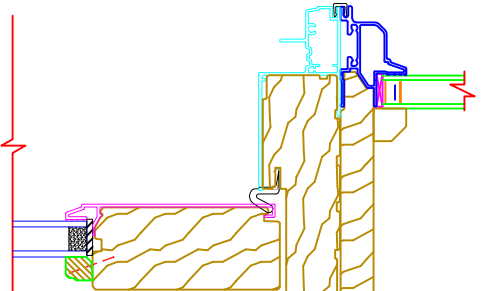

RADIUS / INSWING DOOR
0" Mull Shown
W/ OPTIONAL 1", 1 1/4", 2", 3", OR 4"

CASEMENT TRANSOM / INSWING DOOR
0" Mull Shown
W/ OPTIONAL 1", 1 1/4", 2", 3", OR 4"

NARROW FRAME TRANSOM / INSWING DOOR
0" Mull Shown
W/ OPTIONAL 1", 1 1/4", 2", 3", OR 4"

INSWING DOOR - SIDELITE
0" Mull Shown

DOOR FAMILY Y FRAME EXPANDERS
SHOWN USING 1/2" EXPANDER
W/ OPTIONAL 2" AND 3"

DOOR FAMILY Y SPREAD MULLS
SHOWN USING 2" FRAME EXPANDER
2" RANGE = 2" TO 4 1/2"

SHOWN USING 3" FRAME EXPANDER
3" RANGE = 4" TO 6 1/2"

SHOWN USING 7/8" FRAME EXPANDER
7/8" RANGE = 1 7/8" TO 2 1/2"