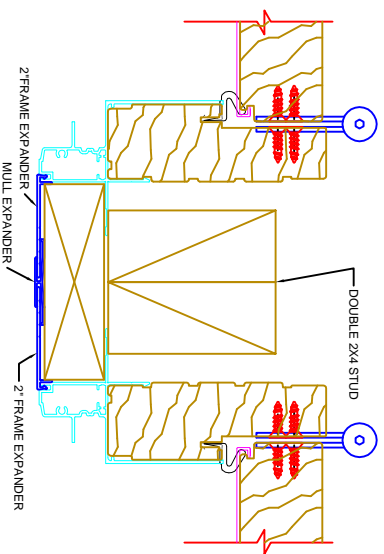

RADIUS / INSWING DOOR
0" Mull Shown
W/ OPTIONAL 1", 1 1/4", 2", 3", OR 4"

CASEMENT TRANSOM / INSWING DOOR
0" Mull Shown
W/ OPTIONAL 1", 1 1/4", 2", 3", OR 4"

NARROW FRAME TRANSOM / INSWING DOOR
0" Mull Shown
W/ OPTIONAL 1", 1 1/4", 2", 3", OR 4"

INSWING DOOR - SIDELITE
0" Mull Shown

DOOR FAMILY Y FRAME EXPANDERS
SHOWN USING 1/2" EXPANDER
W/ OPTIONAL 2" AND 3"

DOOR FAMILY Y SPREAD MULLS
SHOWN USING 2" FRAME EXPANDER
2" RANGE = 2" TO 4 1/2"

SHOWN USING 3" FRAME EXPANDER
3" RANGE = 4" TO 6 1/2"

SHOWN USING 7/8" FRAME EXPANDER
7/8" RANGE = 1 7/8" TO 2 1/2"