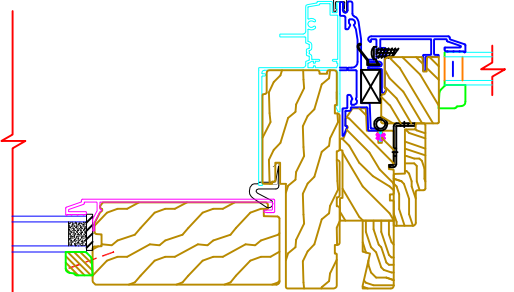

RADIUS / INSWING DOOR
0" Mull Shown
W/ OPTIONAL 1", 1 1/4", 2", 3", OR 4"

CASEMENT TRANSOM / INSWING DOOR
0" Mull Shown
W/ OPTIONAL 1", 1 1/4", 2", 3", OR 4"

NARROW FRAME TRANSOM / INSWING DOOR
0" Mull Shown
W/ OPTIONAL 1", 1 1/4", 2", 3", OR 4"

INSWING DOOR - SIDELITE
0" Mull Shown

DOOR FAMILY Y FRAME EXPANDERS
SHOWN USING 1/2" EXPANDER
W/ OPTIONAL 2" AND 3"

DOOR FAMILY Y SPREAD MULLS
SHOWN USING 2" FRAME EXPANDER
2" RANGE = 2" TO 4 1/2"

SHOWN USING 3" FRAME EXPANDER
3" RANGE = 4" TO 6 1/2"

SHOWN USING 7/8" FRAME EXPANDER
7/8" RANGE = 1 7/8" TO 2 1/2"