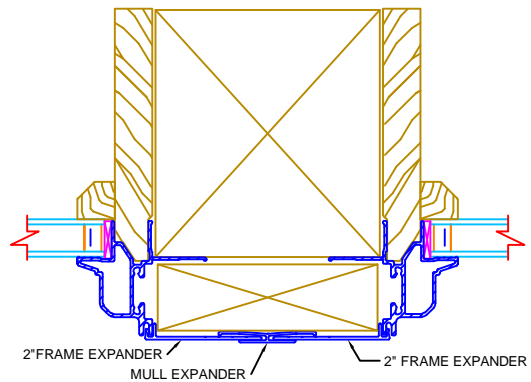

USA FIXED LITE FAMILY
DRIP CAP APPLICATION

USA RADIUS FAMILY
DRIP CAP APPLICATION

USA DIRECT SET - USA DIRECT SET
0" Mull Shown
W/ OPTIONAL 1", 1 1/4", 2", 3", OR 4"

USA DIRECT SET - USA DIRECT SET
1" Mull Shown
W/ OPTIONAL 1 1/4", 2", 3", OR 4"

USA FIXED LITE FAMILY FRAME EXPANDERS
SHOWN USING 7/8" EXPANDER
W/ OPTIONAL 2" AND 3"

USA FIXED LITE FAMILY SPREAD MULLS
SHOWN USING 2" FRAME EXPANDER
2" RANGE= 2" TO 4 1/2"

SHOWN USING 3" FRAME EXPANDER
3" RANGE=4" TO 6 1/2"

SHOWN USING 7/8" FRAME EXPANDER
7/8" RANGE=1 7/8" TO 2 1/4"