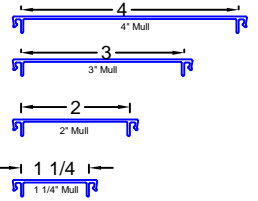

USA FIXED LITE FAMILY
DRIP CAP APPLICATION

USA RADIUS FAMILY
DRIP CAP APPLICATION

USA DIRECT SET - USA DIRECT SET
0" Mull Shown
W/ OPTIONAL 1", 1 1/4", 2", 3", OR 4"

USA DIRECT SET - USA DIRECT SET
1" Mull Shown
W/ OPTIONAL 1 1/4", 2", 3", OR 4"

USA FIXED LITE FAMILY FRAME EXPANDERS
SHOWN USING 7/8" EXPANDER
W/ OPTIONAL 2" AND 3"

USA FIXED LITE FAMILY SPREAD MULLS
SHOWN USING 2" FRAME EXPANDER
2" RANGE= 2" TO 4 1/2"

SHOWN USING 3" FRAME EXPANDER
3" RANGE=4" TO 6 1/2"

SHOWN USING 7/8" FRAME EXPANDER
7/8" RANGE=1 7/8" TO 2 1/4"