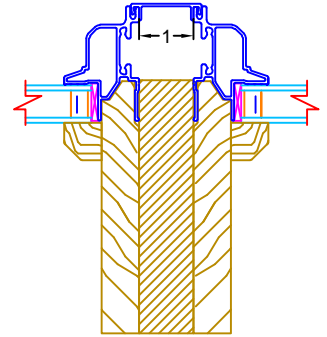

USA FIXED LITE FAMILY
DRIP CAP APPLICATION

USA RADIUS FAMILY
DRIP CAP APPLICATION

USA DIRECT SET - USA DIRECT SET
0" Mull Shown
W/ OPTIONAL 1", 1 1/4", 2", 3", OR 4"

USA DIRECT SET - USA DIRECT SET
1" Mull Shown
W/ OPTIONAL 1 1/4", 2", 3", OR 4"

USA FIXED LITE FAMILY FRAME EXPANDERS
SHOWN USING 7/8" EXPANDER
W/ OPTIONAL 2" AND 3"

USA FIXED LITE FAMILY SPREAD MULLS
SHOWN USING 2" FRAME EXPANDER
2" RANGE= 2" TO 4 1/2"

SHOWN USING 3" FRAME EXPANDER
3" RANGE=4" TO 6 1/2"

SHOWN USING 7/8" FRAME EXPANDER
7/8" RANGE=1 7/8" TO 2 1/4"