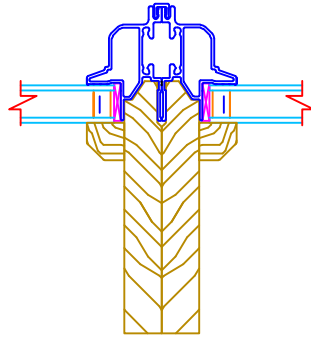

USA FIXED LITE FAMILY
DRIP CAP APPLICATION

USA RADIUS FAMILY
DRIP CAP APPLICATION

USA DIRECT SET - USA DIRECT SET
0" Mull Shown
W/ OPTIONAL 1", 1 1/4", 2", 3", OR 4"

USA DIRECT SET - USA DIRECT SET
1" Mull Shown
W/ OPTIONAL 1 1/4", 2", 3", OR 4"

USA FIXED LITE FAMILY FRAME EXPANDERS
SHOWN USING 7/8" EXPANDER
W/ OPTIONAL 2" AND 3"

USA FIXED LITE FAMILY SPREAD MULLS
SHOWN USING 2" FRAME EXPANDER
2" RANGE= 2" TO 4 1/2"

SHOWN USING 3" FRAME EXPANDER
3" RANGE=4" TO 6 1/2"

SHOWN USING 7/8" FRAME EXPANDER
7/8" RANGE=1 7/8" TO 2 1/4"