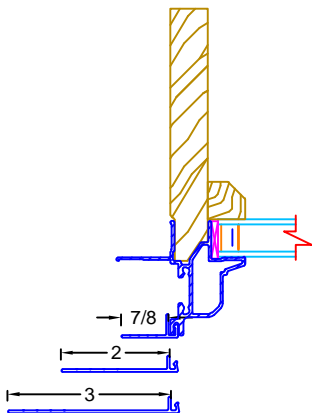

USA FIXED LITE FAMILY
DRIP CAP APPLICATION

USA RADIUS FAMILY
DRIP CAP APPLICATION

USA DIRECT SET - USA DIRECT SET
0" Mull Shown
W/ OPTIONAL 1", 1 1/4", 2", 3", OR 4"

USA DIRECT SET - USA DIRECT SET
1" Mull Shown
W/ OPTIONAL 1 1/4", 2", 3", OR 4"

USA FIXED LITE FAMILY FRAME EXPANDERS
SHOWN USING 7/8" EXPANDER
W/ OPTIONAL 2" AND 3"

USA FIXED LITE FAMILY SPREAD MULLS
SHOWN USING 2" FRAME EXPANDER
2" RANGE= 2" TO 4 1/2"

SHOWN USING 3" FRAME EXPANDER
3" RANGE=4" TO 6 1/2"

SHOWN USING 7/8" FRAME EXPANDER
7/8" RANGE=1 7/8" TO 2 1/4"