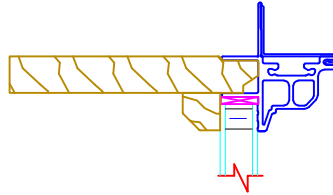

USA FIXED LITE FAMILY
DRIP CAP APPLICATION

USA RADIUS FAMILY
DRIP CAP APPLICATION

USA DIRECT SET - USA DIRECT SET
0" Mull Shown
W/ OPTIONAL 1", 1 1/4", 2", 3", OR 4"

USA DIRECT SET - USA DIRECT SET
1" Mull Shown
W/ OPTIONAL 1 1/4", 2", 3", OR 4"

USA FIXED LITE FAMILY FRAME EXPANDERS
SHOWN USING 7/8" EXPANDER
W/ OPTIONAL 2" AND 3"

USA FIXED LITE FAMILY SPREAD MULLS
SHOWN USING 2" FRAME EXPANDER
2" RANGE= 2" TO 4 1/2"

SHOWN USING 3" FRAME EXPANDER
3" RANGE=4" TO 6 1/2"