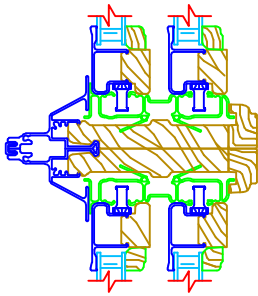

USA EASY TILT DOUBLE HUNG  
 0" Mull Shown  
 W/ OPTIONAL 1", 1 1/4", 2", 3", OR 4"

USA EASY TILT DOUBLE HUNG  
 0" Mull Shown  
 W/ OPTIONAL 1", 1 1/4", 2", 3" OR 4"

USA EASY TILT DOUBLE HUNG  
 0" Mull Shown  
 W/ OPTIONAL 1", 1 1/4", 2", 3" OR 4"

USA EASY TILT DOUBLE HUNG  
 0" Mull Shown  
 W/ OPTIONAL 1", 1 1/4", 2", 3" OR 4"

USA EASY TILT DOUBLE HUNG  
 0" Mull Shown  
 W/ OPTIONAL 1", 1 1/4", 2", 3", OR 4"

USA EASY TILT/COMFORT TILT DOUBLE HUNG  
 DRIP CAP APPLICATION

DOUBLE HUNG FAMILY FRAME EXPANDERS  
 SHOWN USING 5/8" EXPANDER W/  
 OPTIONAL 2" AND 3" EXPANDERS

DOUBLE HUNG FAMILY SPREAD MULLS  
 SHOWN USING 2" FRAME EXPANDER  
 2" RANGE = 2" TO 4 1/2"

SHOWN USING 7/8" FRAME EXPANDER  
 3" RANGE = 1 1/8" TO 2 1/4"