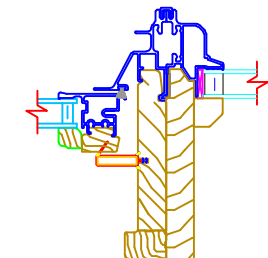

USA EASY TILT DOUBLE HUNG  
 0" Mull Shown  
 W/ OPTIONAL 1", 1 1/4", 2", 3", OR 4"

USA EASY TILT DOUBLE HUNG  
 0" Mull Shown  
 W/ OPTIONAL 1", 1 1/4", 2", 3" OR 4"

USA EASY TILT DOUBLE HUNG  
 0" Mull Shown  
 W/ OPTIONAL 1", 1 1/4", 2", 3" OR 4"

USA EASY TILT DOUBLE HUNG  
 0" Mull Shown  
 W/ OPTIONAL 1", 1 1/4", 2", 3" OR 4"

USA EASY TILT DOUBLE HUNG  
 0" Mull Shown  
 W/ OPTIONAL 1", 1 1/4", 2", 3", OR 4"

USA EASY TILT/COMFORT TILT DOUBLE HUNG  
 DRIP CAP APPLICATION

DOUBLE HUNG FAMILY FRAME EXPANDERS  
 SHOWN USING 5/8" EXPANDER W/  
 OPTIONAL 2" AND 3" EXPANDERS

DOUBLE HUNG FAMILY SPREAD MULLS  
 SHOWN USING 2" FRAME EXPANDER  
 2" RANGE = 2" TO 4 1/2"

SHOWN USING 7/8" FRAME EXPANDER  
 3" RANGE = 1 1/8" TO 2 1/4"