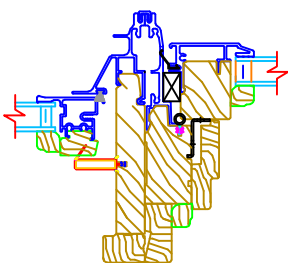

USA EASY TILT DOUBLE HUNG  
 0" Mull Shown  
 W/ OPTIONAL 1", 1 1/4", 2", 3", OR 4"

USA EASY TILT DOUBLE HUNG  
 0" Mull Shown  
 W/ OPTIONAL 1", 1 1/4", 2", 3" OR 4"

USA EASY TILT DOUBLE HUNG  
 0" Mull Shown  
 W/ OPTIONAL 1", 1 1/4", 2", 3" OR 4"

USA EASY TILT DOUBLE HUNG  
 0" Mull Shown  
 W/ OPTIONAL 1", 1 1/4", 2", 3" OR 4"

USA EASY TILT DOUBLE HUNG  
 0" Mull Shown  
 W/ OPTIONAL 1", 1 1/4", 2", 3", OR 4"

USA EASY TILT/COMFORT TILT DOUBLE HUNG  
 DRIP CAP APPLICATION

DOUBLE HUNG FAMILY FRAME EXPANDERS  
 SHOWN USING 5/8" EXPANDER W/  
 OPTIONAL 2" AND 3" EXPANDERS

DOUBLE HUNG FAMILY SPREAD MULLS  
 SHOWN USING 2" FRAME EXPANDER  
 2" RANGE = 2" TO 4 1/2"

SHOWN USING 7/8" FRAME EXPANDER  
 3" RANGE = 1 1/8" TO 2 1/4"