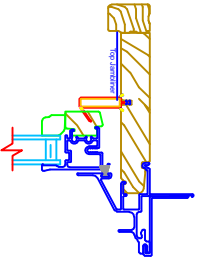

USA EASY TILT DOUBLE HUNG  
 0" Mull Shown  
 W/ OPTIONAL 1", 1 1/4", 2", 3", OR 4"

USA EASY TILT DOUBLE HUNG  
 0" Mull Shown  
 W/ OPTIONAL 1", 1 1/4", 2", 3" OR 4"

USA EASY TILT DOUBLE HUNG  
 0" Mull Shown  
 W/ OPTIONAL 1", 1 1/4", 2", 3" OR 4"

USA EASY TILT DOUBLE HUNG  
 0" Mull Shown  
 W/ OPTIONAL 1", 1 1/4", 2", 3" OR 4"

USA EASY TILT DOUBLE HUNG  
 0" Mull Shown  
 W/ OPTIONAL 1", 1 1/4", 2", 3", OR 4"

USA EASY TILT/COMFORT TILT DOUBLE HUNG  
 DRIP CAP APPLICATION

DOUBLE HUNG FAMILY FRAME EXPANDERS  
 SHOWN USING 5/8" EXPANDER W/  
 OPTIONAL 2" AND 3" EXPANDERS

DOUBLE HUNG FAMILY SPREAD MULLS  
 SHOWN USING 2" FRAME EXPANDER  
 2" RANGE = 2" TO 4 1/2"

SHOWN USING 7/8" FRAME EXPANDER  
 3" RANGE = 1 1/8" TO 2 1/4"