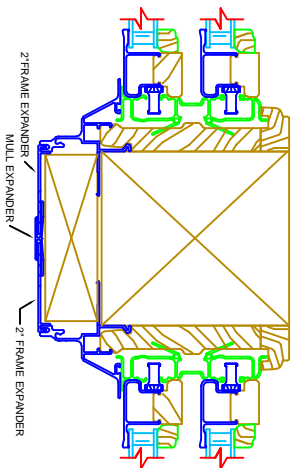

USA EASY TILT DOUBLE HUNG  
 0" Mull Shown  
 W/ OPTIONAL 1", 1 1/4", 2", 3", OR 4"

USA EASY TILT DOUBLE HUNG  
 0" Mull Shown  
 W/ OPTIONAL 1", 1 1/4", 2", 3" OR 4"

USA EASY TILT DOUBLE HUNG  
 0" Mull Shown  
 W/ OPTIONAL 1", 1 1/4", 2", 3" OR 4"

USA EASY TILT DOUBLE HUNG  
 0" Mull Shown  
 W/ OPTIONAL 1", 1 1/4", 2", 3" OR 4"

USA EASY TILT DOUBLE HUNG  
 0" Mull Shown  
 W/ OPTIONAL 1", 1 1/4", 2", 3", OR 4"

USA EASY TILT/COMFORT TILT DOUBLE HUNG  
 DRIP CAP APPLICATION

DOUBLE HUNG FAMILY FRAME EXPANDERS  
 SHOWN USING 5/8" EXPANDER W/  
 OPTIONAL 2" AND 3" EXPANDERS

DOUBLE HUNG FAMILY SPREAD MULLS  
 SHOWN USING 2" FRAME EXPANDER  
 2" RANGE = 2" TO 4 1/2"

SHOWN USING 7/8" FRAME EXPANDER  
 3" RANGE = 1 1/8" TO 2 1/4"

SHOWN USING 3" FRAME EXPANDER  
 3" RANGE = 4" TO 6 1/2"

DOUBLE HUNG FAMILY  
 1" MULL SHOWN  
 OPTIONAL MULLS SHOWN BELOW