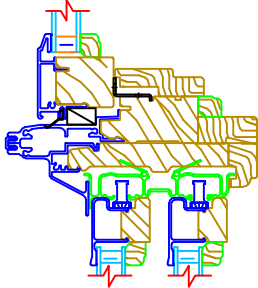

USA EASY TILT DOUBLE HUNG  
 0" Mull Shown  
 W/ OPTIONAL 1", 1 1/4", 2", 3", OR 4"

USA EASY TILT DOUBLE HUNG  
 0" Mull Shown  
 W/ OPTIONAL 1", 1 1/4", 2", 3" OR 4"

USA EASY TILT DOUBLE HUNG  
 0" Mull Shown  
 W/ OPTIONAL 1", 1 1/4", 2", 3" OR 4"

USA EASY TILT DOUBLE HUNG  
 0" Mull Shown  
 W/ OPTIONAL 1", 1 1/4", 2", 3" OR 4"

USA EASY TILT DOUBLE HUNG  
 0" Mull Shown  
 W/ OPTIONAL 1", 1 1/4", 2", 3", OR 4"

USA EASY TILT/COMFORT TILT DOUBLE HUNG  
 DRIP CAP APPLICATION

DOUBLE HUNG FAMILY FRAME EXPANDERS  
 SHOWN USING 5/8" EXPANDER W/  
 OPTIONAL 2" AND 3" EXPANDERS

DOUBLE HUNG FAMILY SPREAD MULLS  
 SHOWN USING 2" FRAME EXPANDER  
 2" RANGE = 2" TO 4 1/2"

SHOWN USING 7/8" FRAME EXPANDER  
 3" RANGE = 1 1/8" TO 2 1/4"