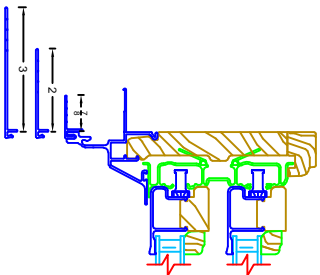

USA EASY TILT DOUBLE HUNG  
 0" Mull Shown  
 W/ OPTIONAL 1", 1 1/4", 2", 3", OR 4"

USA EASY TILT DOUBLE HUNG  
 0" Mull Shown  
 W/ OPTIONAL 1", 1 1/4", 2", 3" OR 4"

USA EASY TILT DOUBLE HUNG  
 0" Mull Shown  
 W/ OPTIONAL 1", 1 1/4", 2", 3" OR 4"

USA EASY TILT DOUBLE HUNG  
 0" Mull Shown  
 W/ OPTIONAL 1", 1 1/4", 2", 3" OR 4"

USA EASY TILT DOUBLE HUNG  
 0" Mull Shown  
 W/ OPTIONAL 1", 1 1/4", 2", 3", OR 4"

USA EASY TILT/COMFORT TILT DOUBLE HUNG  
 DRIP CAP APPLICATION

DOUBLE HUNG FAMILY FRAME EXPANDERS  
 SHOWN USING 5/8" EXPANDER W/  
 OPTIONAL 2" AND 3" EXPANDERS

DOUBLE HUNG FAMILY SPREAD MULLS  
 SHOWN USING 2" FRAME EXPANDER  
 2" RANGE = 2" TO 4 1/2"

SHOWN USING 7/8" FRAME EXPANDER  
 3" RANGE = 1 1/8" TO 2 1/4"