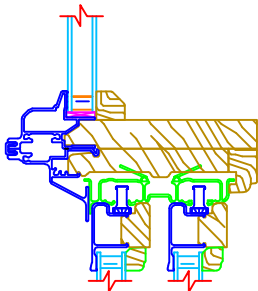

USA EASY TILT DOUBLE HUNG  
 0" Mull Shown  
 W/ OPTIONAL 1", 1 1/4", 2", 3", OR 4"

USA EASY TILT DOUBLE HUNG  
 0" Mull Shown  
 W/ OPTIONAL 1", 1 1/4", 2", 3" OR 4"

USA EASY TILT DOUBLE HUNG  
 0" Mull Shown  
 W/ OPTIONAL 1", 1 1/4", 2", 3" OR 4"

USA EASY TILT DOUBLE HUNG  
 0" Mull Shown  
 W/ OPTIONAL 1", 1 1/4", 2", 3" OR 4"

USA EASY TILT DOUBLE HUNG  
 0" Mull Shown  
 W/ OPTIONAL 1", 1 1/4", 2", 3", OR 4"

USA EASY TILT/COMFORT TILT DOUBLE HUNG  
 DRIP CAP APPLICATION

DOUBLE HUNG FAMILY FRAME EXPANDERS  
 SHOWN USING 5/8" EXPANDER W/  
 OPTIONAL 2" AND 3" EXPANDERS

DOUBLE HUNG FAMILY SPREAD MULLS  
 SHOWN USING 2" FRAME EXPANDER  
 2" RANGE = 2" TO 4 1/2"

SHOWN USING 7/8" FRAME EXPANDER  
 3" RANGE = 1 1/8" TO 2 1/4"