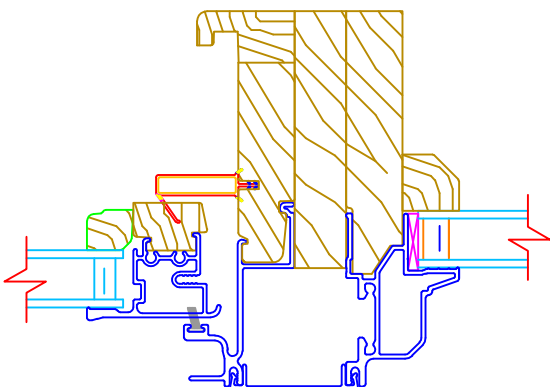

USA REPLACEMENT RADIUS/
USA EAST TILT REPLACEMENT DOUBLE HUNG

REPLACEMENT EASY TILT DOUBLE HUNG/
USA REPLACEMENT FIXED LITE

USA EASY TILT REPLACEMENT DOUBLE HUNG/
USA EASY TILT REPLACEMENT DOUBLE HUNG
1 1/4" Mull Shown

DOUBLE HUNG FAMILY FRAME EXPANDERS
SHOWN USING 7/8" EXPANDER W/
OPTIONAL 2" AND 3" EXPANDERS