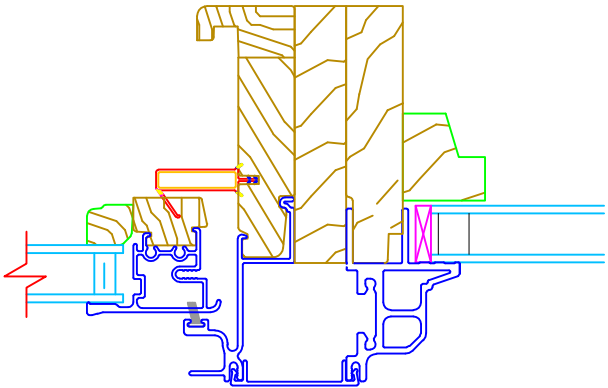

USA REPLACEMENT RADIUS/
USA EAST TILT REPLACEMENT DOUBLE HUNG

REPLACEMENT EASY TILT DOUBLE HUNG/
USA REPLACEMENT FIXED LITE

USA EASY TILT REPLACEMENT DOUBLE HUNG/
USA EASY TILT REPLACEMENT DOUBLE HUNG
1 1/4" Mull Shown

DOUBLE HUNG FAMILY FRAME EXPANDERS
SHOWN USING 7/8" EXPANDER W/
OPTIONAL 2" AND 3" EXPANDERS