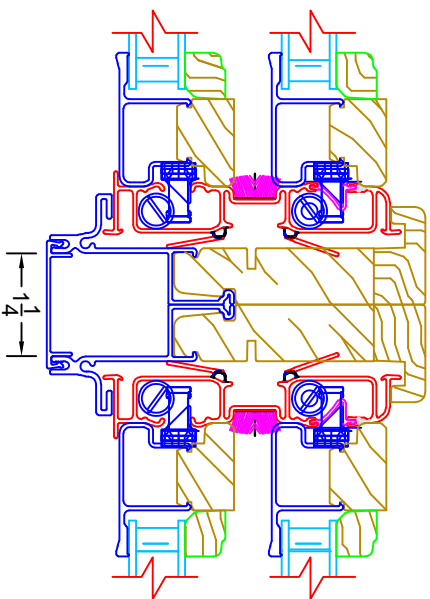

USA REPLACEMENT RADIUS/
USA EAST TILT REPLACEMENT DOUBLE HUNG

REPLACEMENT EASY TILT DOUBLE HUNG/
USA REPLACEMENT FIXED LITE

USA EASY TILT REPLACEMENT DOUBLE HUNG/
USA EASY TILT REPLACEMENT DOUBLE HUNG
1 1/4" Mull Shown

DOUBLE HUNG FAMILY FRAME EXPANDERS
SHOWN USING 7/8" EXPANDER W/
OPTIONAL 2" AND 3" EXPANDERS