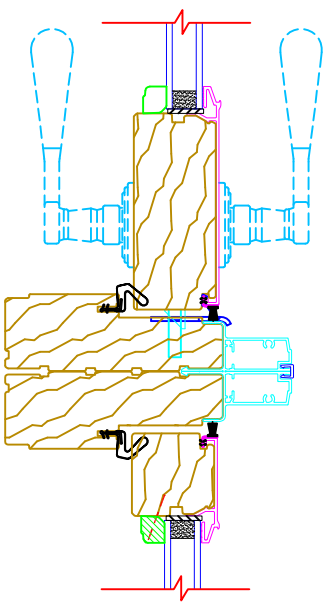

RADIUS / OUTSWING DOOR
0" Mull Shown

CASEMENT TRANSOM / OUTSWING DOOR
0" Mull Shown

NARROW FRAME TRANSOM / OUTSWING DOOR
0" Mull Shown

OUTSWING DOOR - SIDELITE
0" Mull Shown

DOOR FAMILY FRAME EXPANDERS
SHOWN USING 7/8" EXPANDER
W/ OPTIONAL 2" AND 3"

DOOR FAMILY SPREAD MULLS
SHOWN USING 2" FRAME EXPANDER
2" RANGE= 2" TO 4 1/2"

SHOWN USING 3" FRAME EXPANDER
3" RANGE=4" TO 6 1/2"

SHOWN USING 7/8" FRAME EXPANDER
7/8" RANGE=1 7/8" TO 2 1/4"