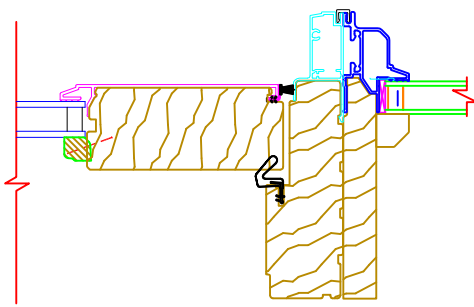

RADIUS / OUTSWING DOOR
0" Mull Shown

CASEMENT TRANSOM / OUTSWING DOOR
0" Mull Shown

NARROW FRAME TRANSOM / OUTSWING DOOR
0" Mull Shown

OUTSWING DOOR - SIDELITE
0" Mull Shown

DOOR FAMILY FRAME EXPANDERS
SHOWN USING 7/8" EXPANDER
W/ OPTIONAL 2" AND 3"

DOOR FAMILY SPREAD MULLS
SHOWN USING 2" FRAME EXPANDER
2" RANGE= 2" TO 4 1/2"

SHOWN USING 3" FRAME EXPANDER
3" RANGE=4" TO 6 1/2"

SHOWN USING 7/8" FRAME EXPANDER
7/8" RANGE=1 7/8" TO 2 1/4"