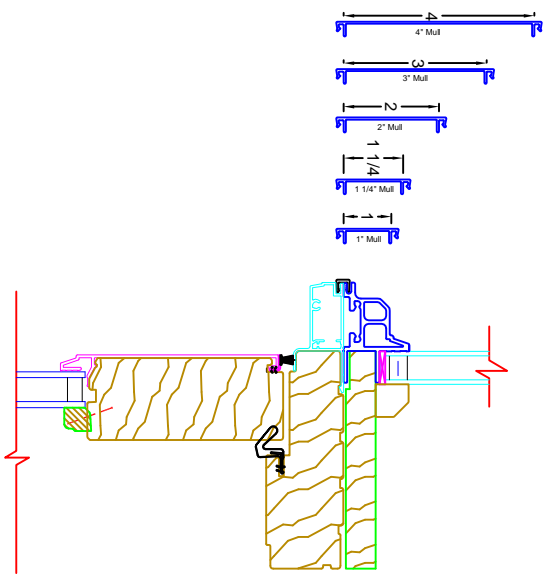

RADIUS / OUTSWING DOOR
0" Mull Shown

CASEMENT TRANSOM / OUTSWING DOOR
0" Mull Shown

NARROW FRAME TRANSOM / OUTSWING DOOR
0" Mull Shown

OUTSWING DOOR - SIDELITE
0" Mull Shown

DOOR FAMILY FRAME EXPANDERS
SHOWN USING 7/8" EXPANDER
W/ OPTIONAL 2" AND 3"

DOOR FAMILY SPREAD MULLS
SHOWN USING 2" FRAME EXPANDER
2" RANGE= 2" TO 4 1/2"

SHOWN USING 3" FRAME EXPANDER
3" RANGE=4" TO 6 1/2"

SHOWN USING 7/8" FRAME EXPANDER
7/8" RANGE=1 7/8" TO 2 1/4"