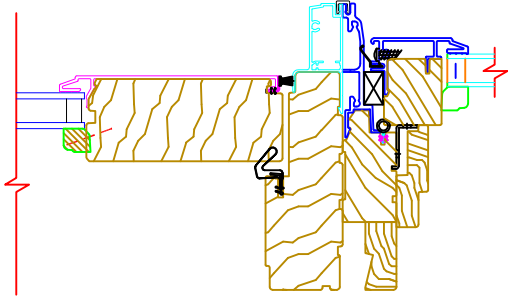

RADIUS / OUTSWING DOOR
0" Mull Shown

CASEMENT TRANSOM / OUTSWING DOOR
0" Mull Shown

NARROW FRAME TRANSOM / OUTSWING DOOR
0" Mull Shown

OUTSWING DOOR - SIDELITE
0" Mull Shown

DOOR FAMILY FRAME EXPANDERS
SHOWN USING 7/8" EXPANDER
W/ OPTIONAL 2" AND 3"

DOOR FAMILY SPREAD MULLS
SHOWN USING 2" FRAME EXPANDER
2" RANGE= 2" TO 4 1/2"

SHOWN USING 3" FRAME EXPANDER
3" RANGE=4" TO 6 1/2"

SHOWN USING 7/8" FRAME EXPANDER
7/8" RANGE=1 7/8" TO 2 1/4"