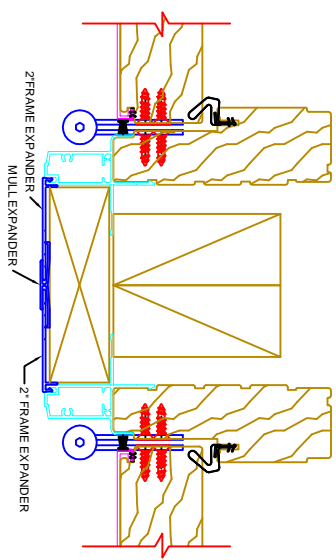

RADIUS / OUTSWING DOOR
0" Mull Shown

CASEMENT TRANSOM / OUTSWING DOOR
0" Mull Shown

NARROW FRAME TRANSOM / OUTSWING DOOR
0" Mull Shown

OUTSWING DOOR - SIDELITE
0" Mull Shown

DOOR FAMILY FRAME EXPANDERS
SHOWN USING 7/8" EXPANDER
W/ OPTIONAL 2" AND 3"

DOOR FAMILY SPREAD MULLS
SHOWN USING 2" FRAME EXPANDER
2" RANGE= 2" TO 4 1/2"

SHOWN USING 3" FRAME EXPANDER
3" RANGE=4" TO 6 1/2"

SHOWN USING 7/8" FRAME EXPANDER
7/8" RANGE=1 7/8" TO 2 1/4"