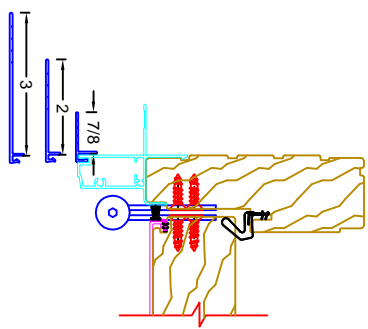

RADIUS / OUTSWING DOOR
0" Mull Shown

CASEMENT TRANSOM / OUTSWING DOOR
0" Mull Shown

NARROW FRAME TRANSOM / OUTSWING DOOR
0" Mull Shown

OUTSWING DOOR - SIDELITE
0" Mull Shown

DOOR FAMILY FRAME EXPANDERS
SHOWN USING 7/8" EXPANDER
W/ OPTIONAL 2" AND 3"

DOOR FAMILY SPREAD MULLS
SHOWN USING 2" FRAME EXPANDER
2" RANGE= 2" TO 4 1/2"

SHOWN USING 3" FRAME EXPANDER
3" RANGE=4" TO 6 1/2"

SHOWN USING 7/8" FRAME EXPANDER
7/8" RANGE=1 7/8" TO 2 1/4"