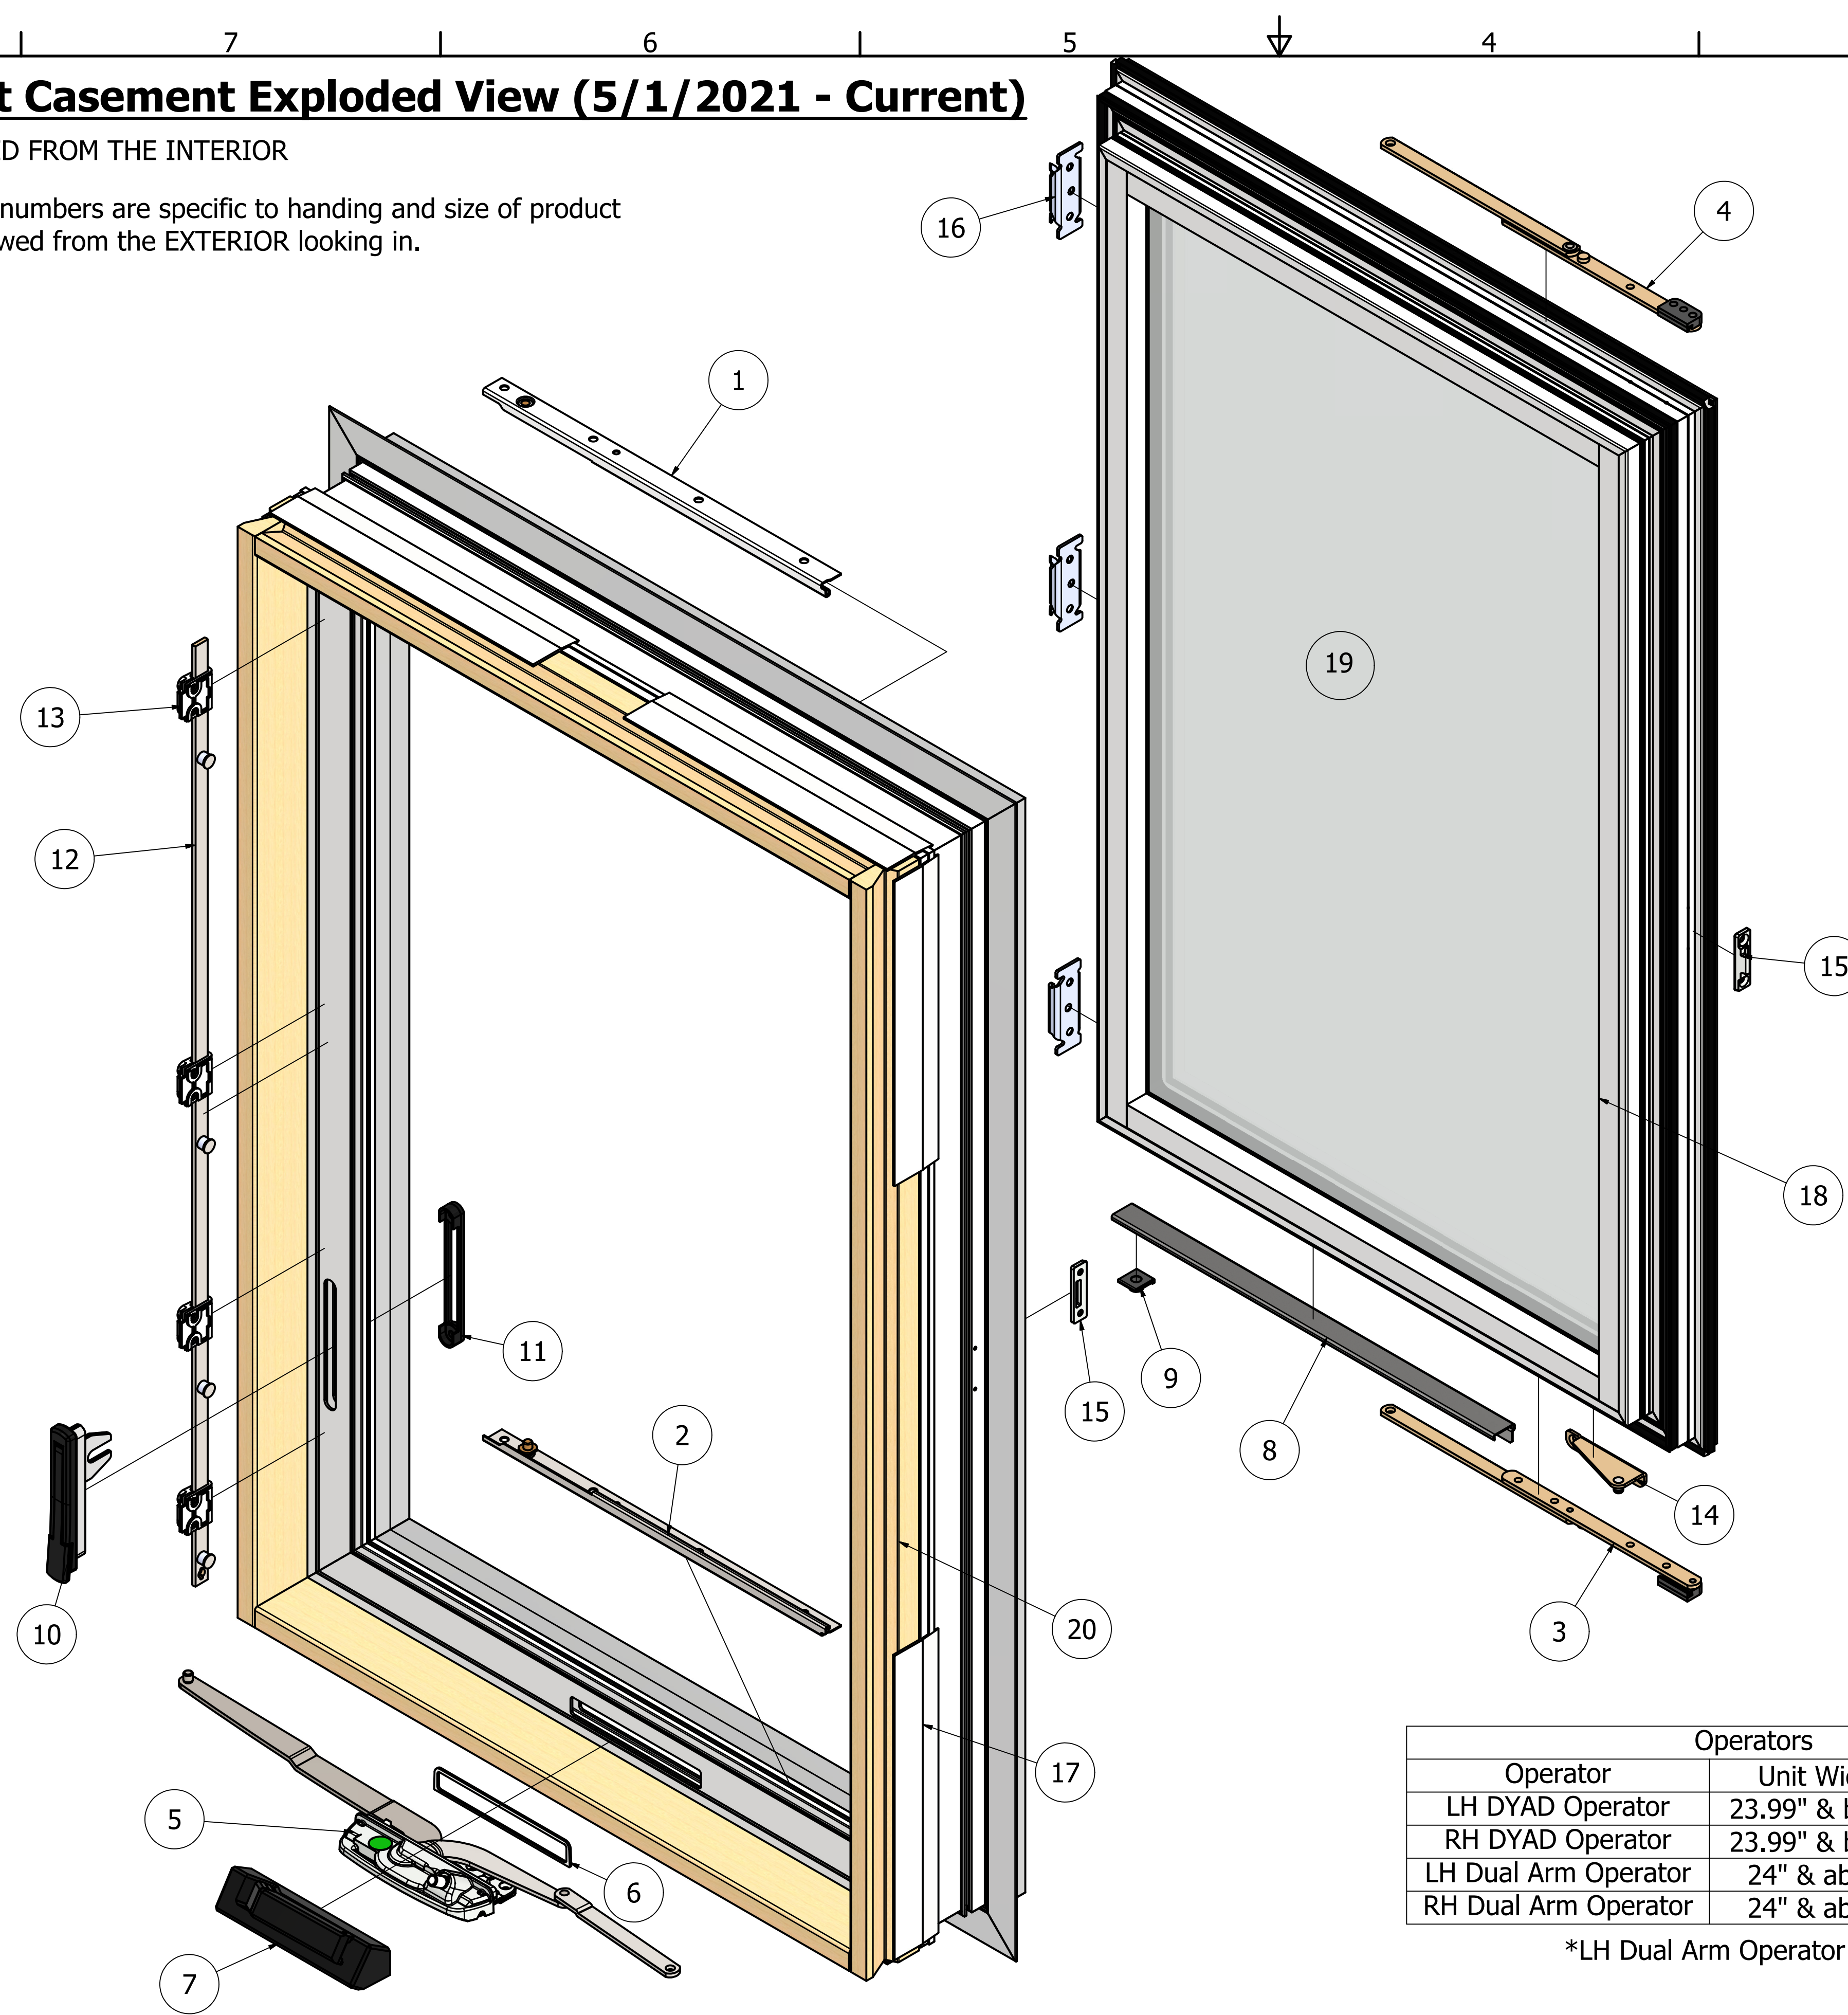

SunClad Patriot Casement Exploded View (5/1/2021 - Current)

FRAME & SASH AS VIEWED FROM THE INTERIOR

**Left Hinge Shown; Part numbers are specific to handing and size of product
When ordering, Unit is viewed from the EXTERIOR looking in.

PARTS LIST	
ITEM	DESCRIPTION
Hardware	
1	Washability-Egress Hinge Track, UL-LR
2	Washability-Egress Hinge Track, LL-UR
3	Washability Hinge Arm, LL-UR
4	Washability Hinge Arm, UL-LR
5	Operator (Reference Operator Chart)
6	Operator Gasket
7	Operator Handle/Cover
8	Operator Track
9	Operator Track Slider
10	Contemporary Lock
11	Lock Backplate
12	Patriot Casement Tie Bar (Reference Tie Bar Chart)
13	Tie Bar Guide
14	Stud Bracket (LH Stud Bracket Shown ; Left Hinge Unit)
15	Snubber
16	Keeper
Vinyl Parts	
17	Jamb Extension Coupler
18	Glazing Bead
19	SunClad Patriot Casement Sash
Wood Parts	
20	Jamb Extension (4 9/16" Option Shown)

Tie Bars		
Unit Height	Tie Bar Length	# of Lock Points
15.47" - 19.46"	10.9"	1
19.47" - 23.46"	14.9"	2
23.47" - 27.46"	18.9"	2
27.47" - 31.46"	22.9"	2
31.47" - 35.46"	26.9"	2
35.47" - 39.46"	30.9"	3
39.47" - 43.46"	34.9"	3
43.47" - 47.46"	38.9"	3
47.47" - 51.46"	42.9"	3
51.47" - 55.46"	46.9"	3
55.47" - 59.46"	50.9"	3
59.47" - 63.46"	54.9"	4
63.47" - 67.46"	58.9"	4
67.47" - 71.46"	62.9"	4
71.47" - 75.46"	66.9"	4
75.47" - 79.46"	70.9"	4
79.47" - 83.46"	74.9"	4

Operators		
Operator	Unit Width	Sticker Color
LH DYAD Operator	23.99" & below	Red
RH DYAD Operator	23.99" & below	Green
LH Dual Arm Operator	24" & above	Green
RH Dual Arm Operator	24" & above	Red

*LH Dual Arm Operator Shown