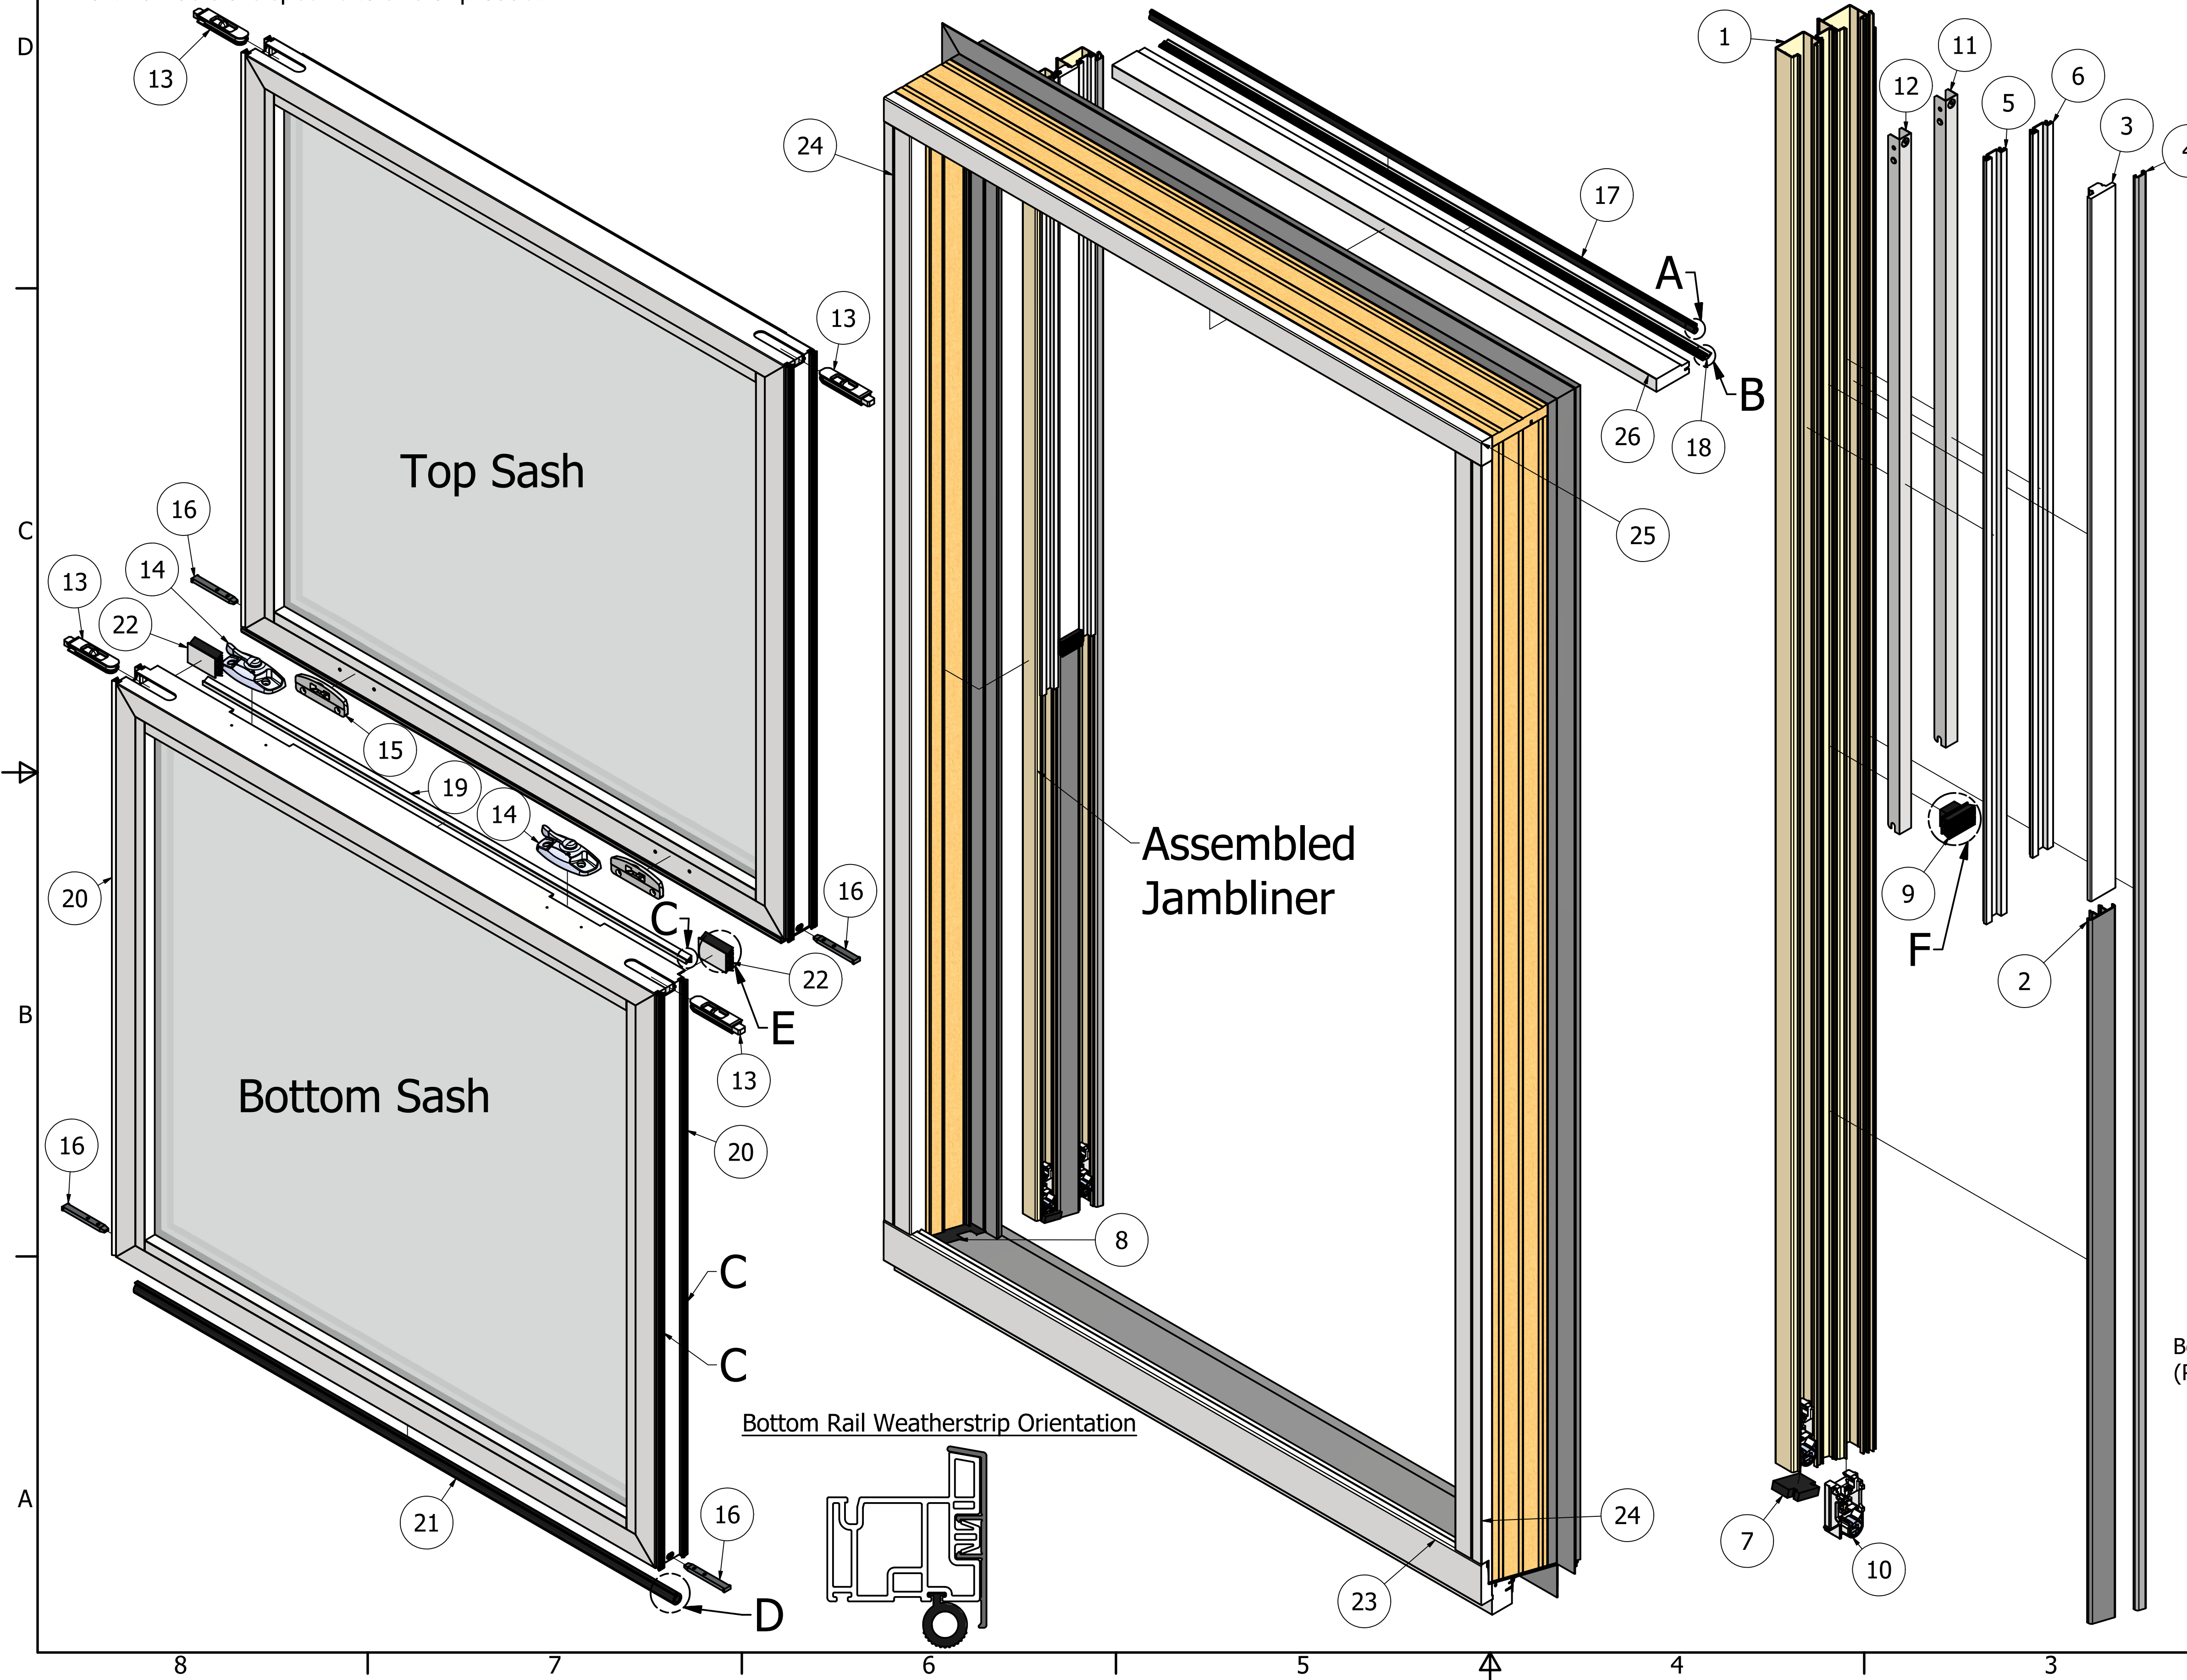

SunClad Patriot Double Hung Exploded View (6/15/2026 - Current)

FRAME & SASH AS VIEWED FROM THE INTERIOR

**Part numbers are specific to size of product

Jambliner Exploded View

PARTS LIST	
ITEM	DESCRIPTION
Jambliner Components	
1	Jambliner
2	Lower Jambliner Cover
3	Upper Jambliner Cover
4	Exterior Jambliner Cover
5	Interior Balance Cover
6	Exterior Balance Cover
7	Jambliner Track Seal
8	Jambliner Pad
9	Meeting Rail Pad
10	Balance Shoe (3/4" x 1 1/4")
11	Top Sash Balance (Block-n-Tackle)
12	Bottom Sash Balance (Block-n-Tackle)
Hardware	
13	Tilt Latch
14	Sash Lock
15	Sash Keeper
16	Pivot Bar
Weatherstrip	
17	Frame Head Weatherstrip
18	Head Stop Weatherstrip
19	Checkrail Weatherstrip
20	Sash Stile Weatherstrip
21	Bottom Rail Weatherstrip
22	Lockrail Pad
Frame Components	
23	Sill Riser
24	Jamb Molding
25	Head Molding
26	Head Stop

*When ordering Sash Balances (Block-n-Tackle), remove balance cover, then look for the number and letter on the balance. Ex: 27E

DRAWN Nelson D	6/15/2026		Sun Windows	
CHECKED			TITLE	
QA		SunClad Patriot Double Hung Exploded View		
MFG		SIZE D	DWG NO SunClad Patriot Double Hung	REV
APPROVED		SCALE 1/3	SHEET 1 OF 1	