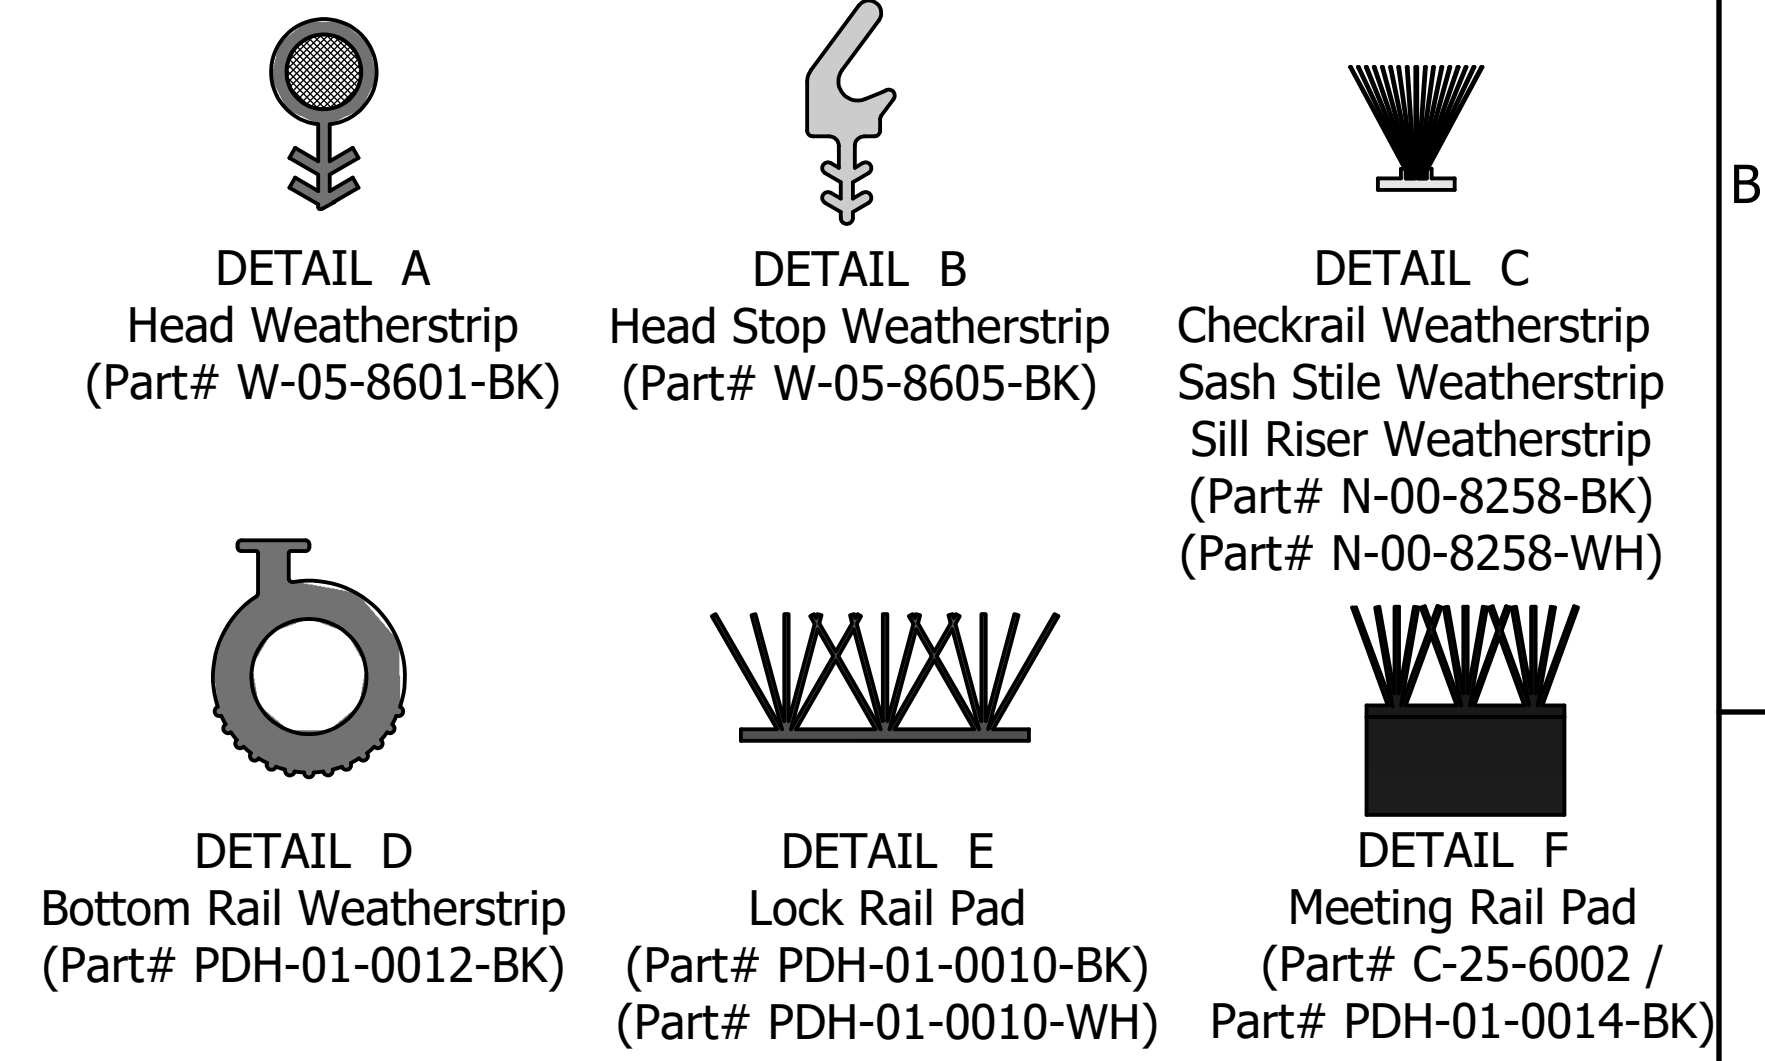

SunClad Patriot Double Hung Exploded View (6/15/2026 - Current)

FRAME & SASH AS VIEWED FROM THE INTERIOR

**Part numbers are specific to size of product

Jambliner Exploded View

PARTS LIST	
ITEM	DESCRIPTION
Jambliner Components	
1	Jambliner
2	Lower Jambliner Cover
3	Upper Jambliner Cover
4	Exterior Jambliner Cover
5	Interior Balance Cover
6	Exterior Balance Cover
7	Jambliner Track Seal
8	Jambliner Pad
9	Meeting Rail Pad
10	Balance Shoe (3/4" x 1 1/4")
11	Top Sash Balance (Block-n-Tackle)
12	Bottom Sash Balance (Block-n-Tackle)
Hardware	
13	Tilt Latch
14	Sash Lock
15	Sash Keeper
16	Pivot Bar
Weatherstrip	
17	Frame Head Weatherstrip
18	Head Stop Weatherstrip
19	Checkrail Weatherstrip
20	Sash Stile Weatherstrip
21	Bottom Rail Weatherstrip
22	Lockrail Pad
Frame Components	
23	Sill Riser
24	Jamb Molding
25	Head Molding
26	Head Stop

*When ordering Sash Balances (Block-n-Tackle), remove balance cover, then look for the number and letter on the balance. Ex: 27E

DRAWN Nelson D	6/15/2026		Sun Windows	
CHECKED			TITLE	
QA		SunClad Patriot Double Hung Exploded View		
MFG		SIZE D	DWG NO SunClad Patriot Double Hung	REV
APPROVED		SCALE 1/3	SHEET 1 OF 1	