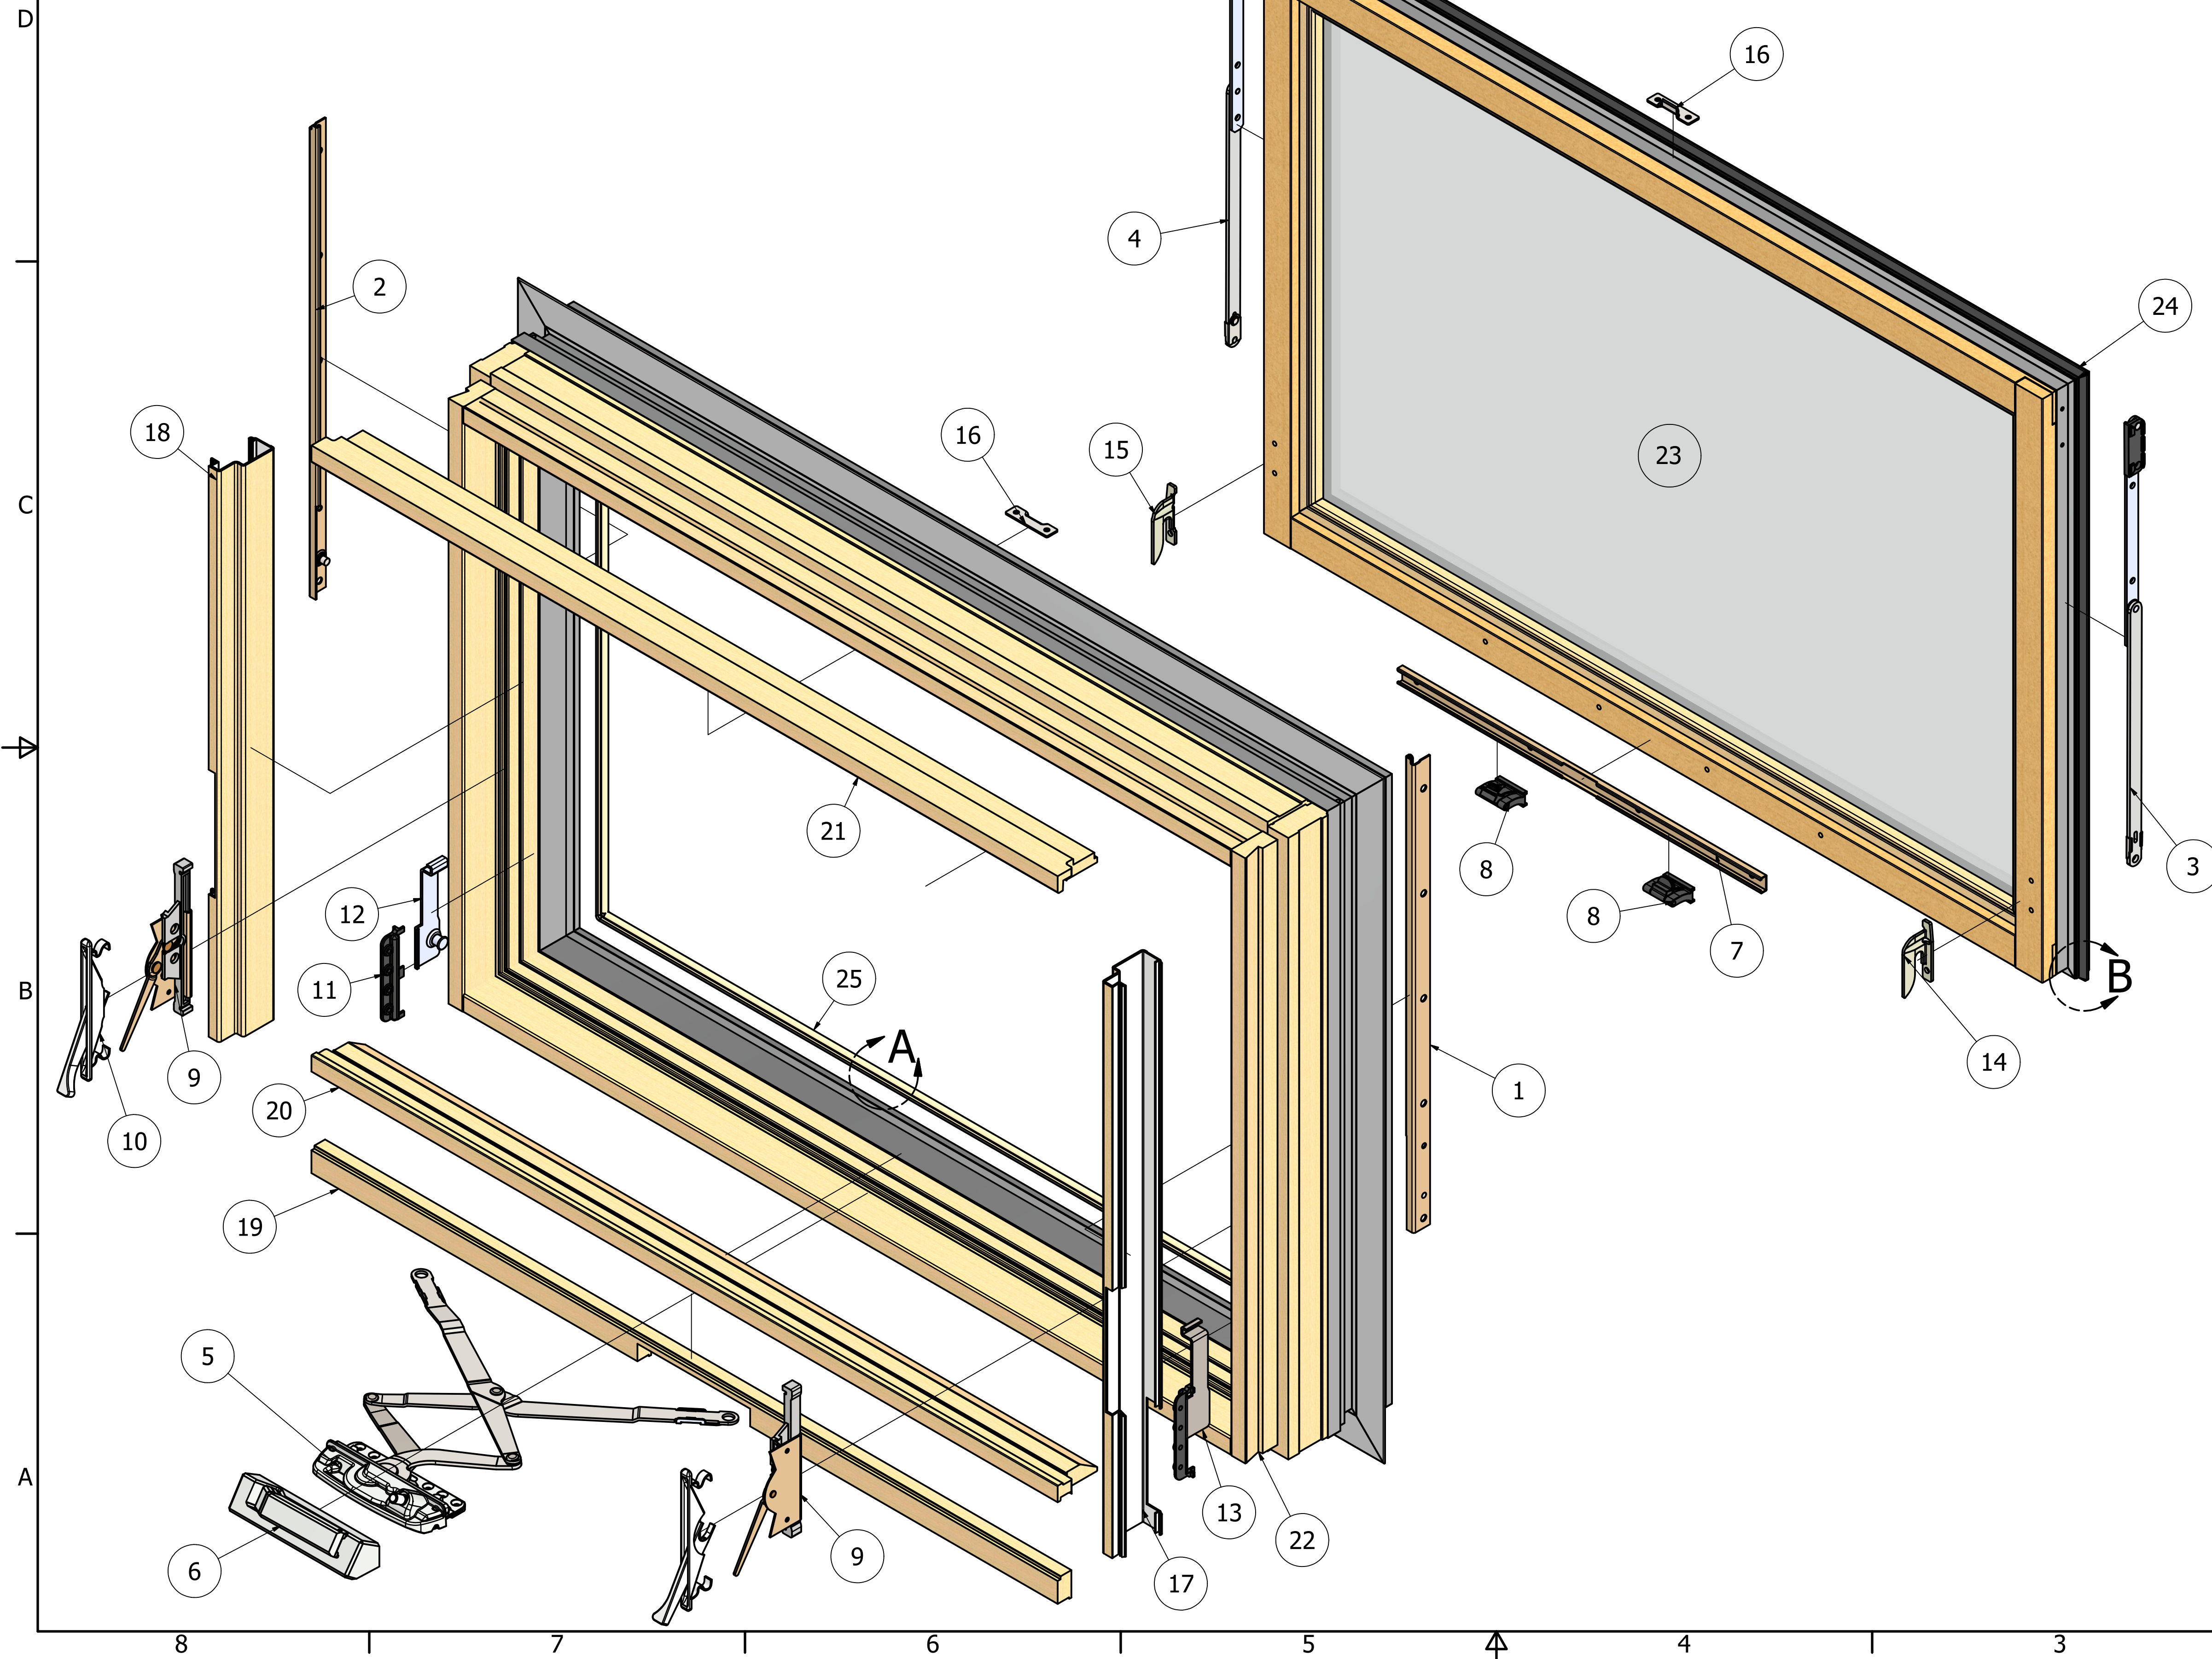

SunClad USA Awning Exploded View (5/17/2010 - Current)

FRAME & SASH AS VIEWED FROM THE INTERIOR

*When ordering, Unit is viewed from the EXTERIOR looking in.

PARTS LIST	
ITEM	DESCRIPTION
Hardware	
1	Awning Hinge Track (LH)
2	Awning Hinge Track (RH)
3	Awning Hinge Arm (LH)
4	Awning Hinge Arm (RH)
5	Scissor Arm Awning Operator SS
6	Awning Operator Handle/Cover
7	Awning Operator Track
8	Awning Operator Track Slider
9	Lock/Drive Assembly
10	Lock Handle/Escutcheon
11	Awning Tie Bar Guide
12	Awning Latch Assembly (LH)
13	Awning Latch Assembly (RH)
14	Flanged Keeper (LH)
15	Flanged Keeper (RH)
16	Snubber
Wood Parts	
17	SunClad USA Awning Vertical Frame Molding (LH Mikron)
18	SunClad USA Awning Vertical Frame Molding (RH Mikron)
19	SunClad USA Awning Frame Sill Base Molding Wood
20	SunClad USA Awning Frame Sill Molding Wood
21	SunClad USA Awning Frame Head Molding Wood
22	SunClad USA Awning Frame Surround Molding Wood
23	SunClad USA Awning Sash
Weatherstrip	
24	SunClad USA Awning Sash Weatherstrip
25	SunClad USA Awning Frame Weatherstrip

Hinge Arm/Track	
Unit Height	Hinge Arm/Track Length
10" < Unit Height < 14"	10" Awning Hinge Arm/Track
14" < Unit Height < 19"	14" Awning Hinge Arm/Track
19" < Unit Height < 26"	18" Awning Hinge Arm/Track
26" < Unit Height < 34"	22" Awning Hinge Arm/Track
34" < Unit Height < 42"	26" Awning Hinge Arm/Track