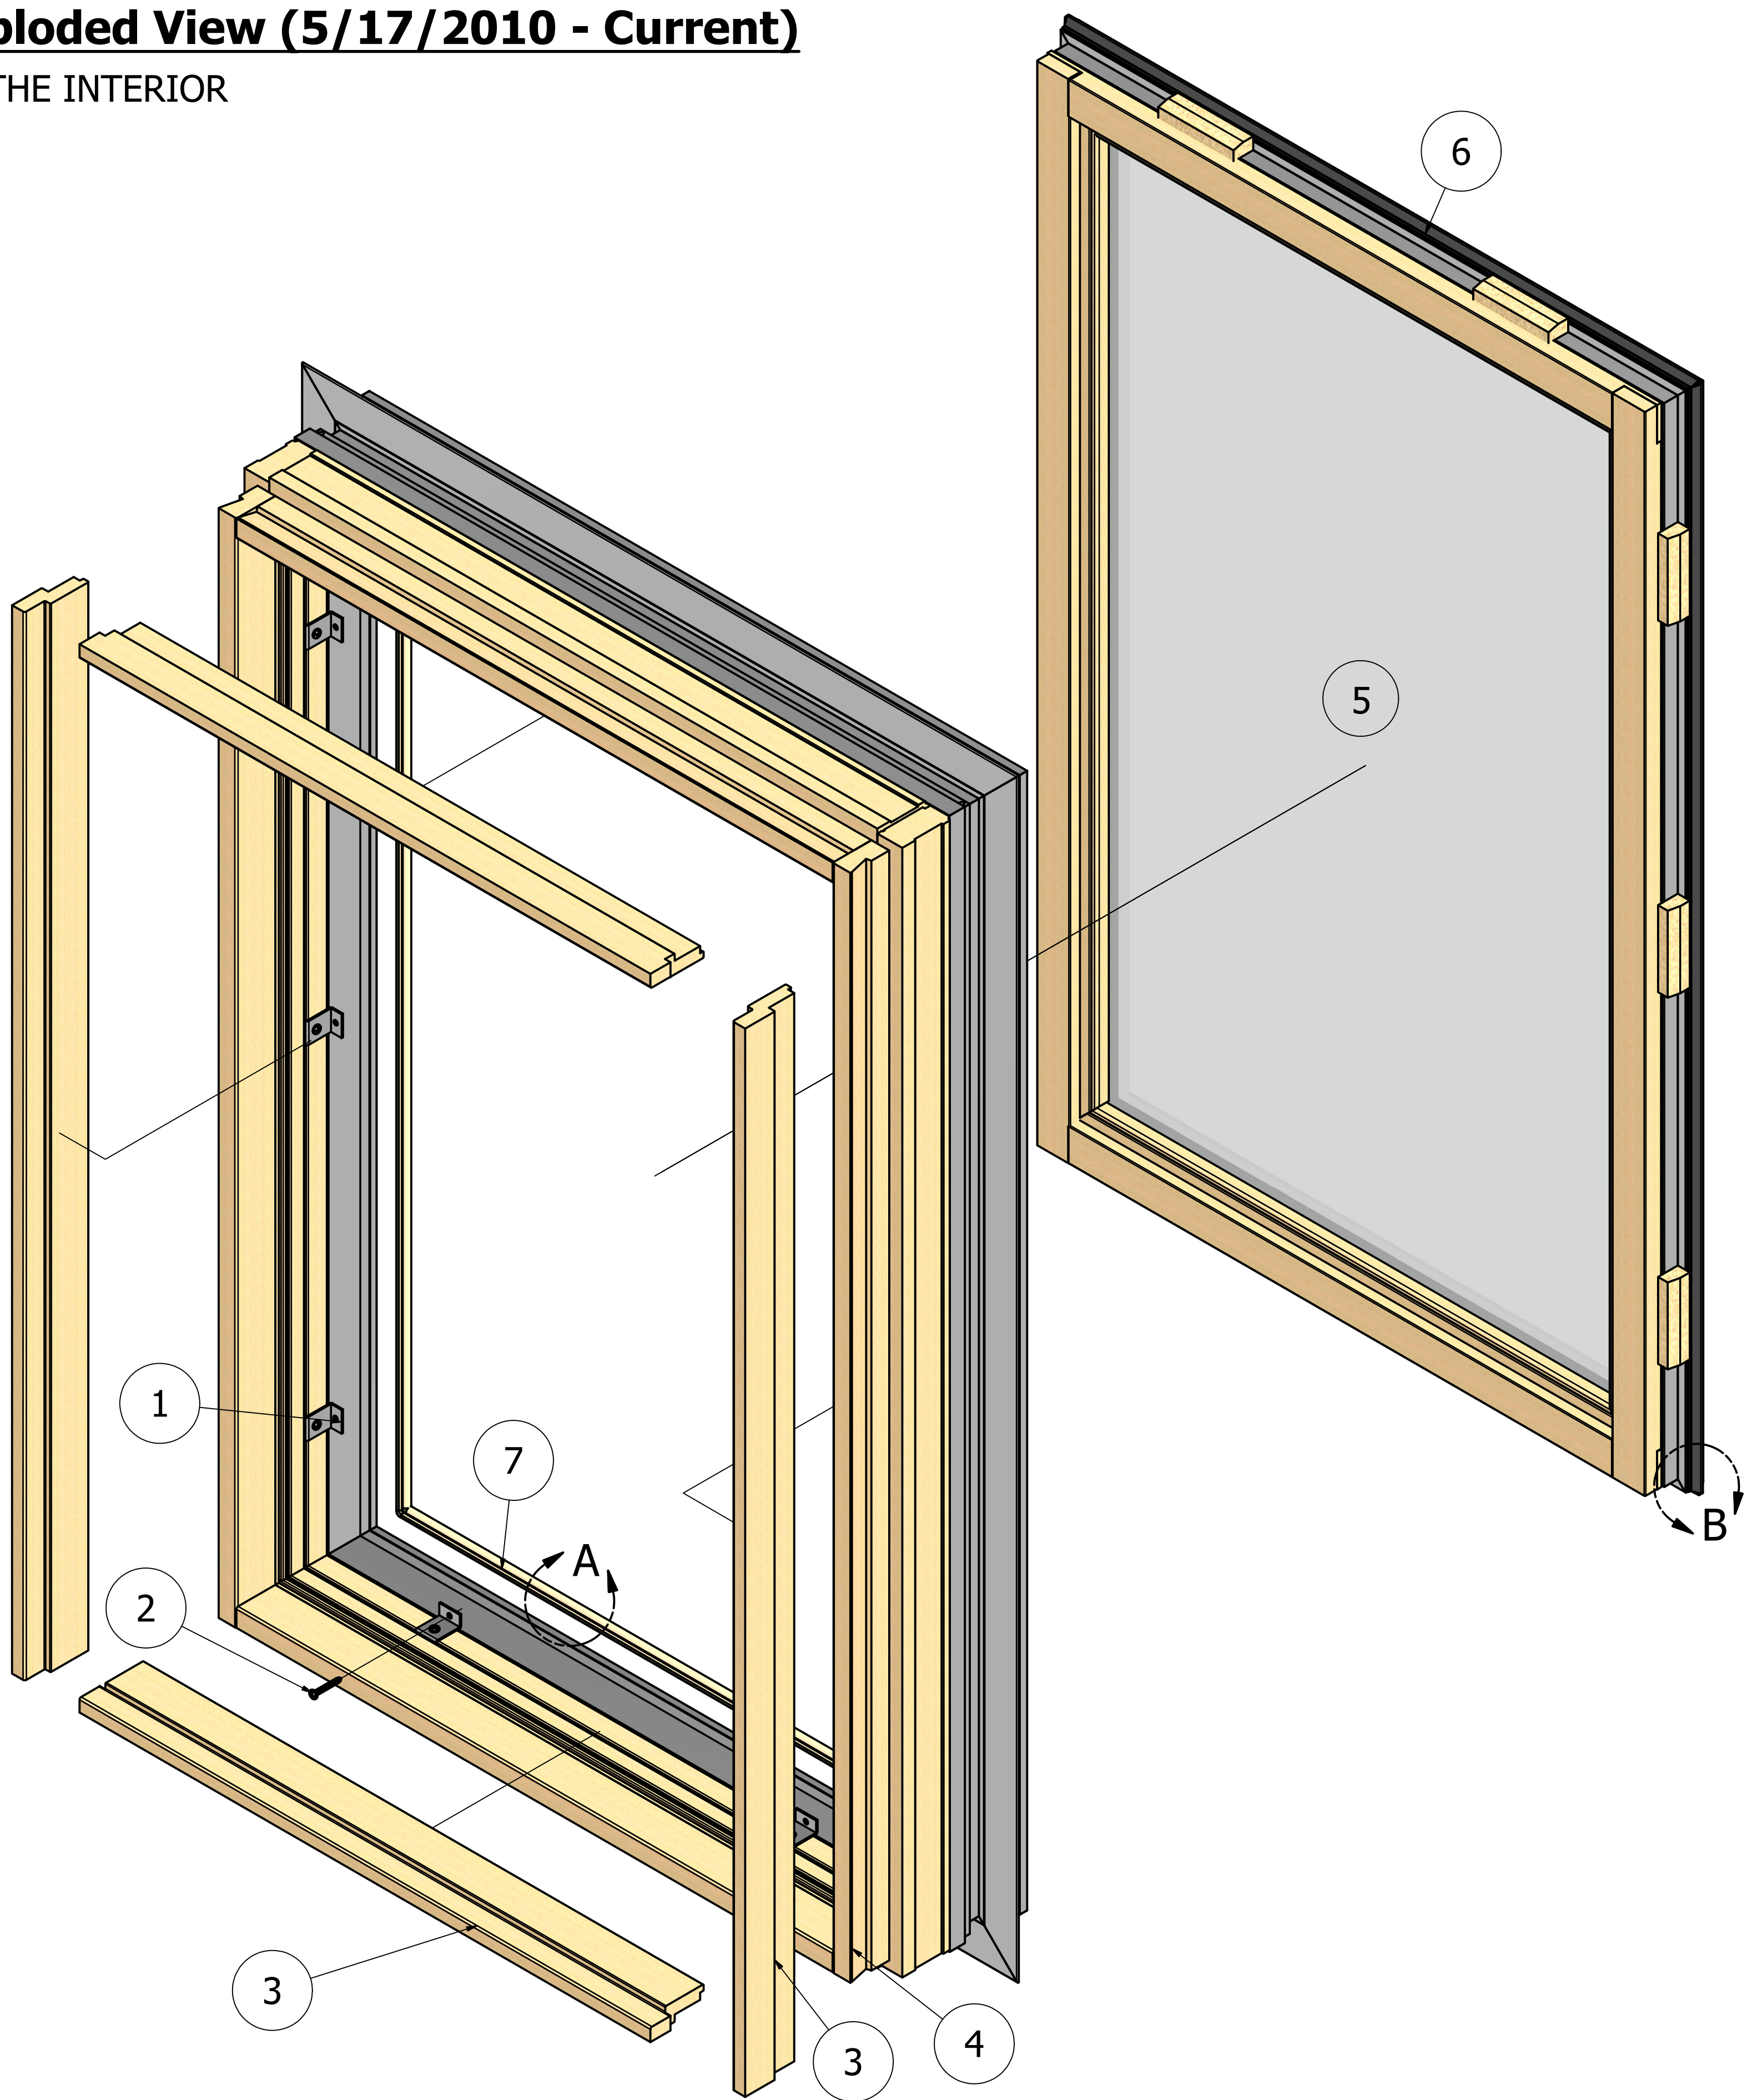

SunClad USA Sash Set Exploded View (5/17/2010 - Current)
 FRAME & SASH AS VIEWED FROM THE INTERIOR

PARTS LIST	
ITEM	DESCRIPTION
Hardware	
1	Sash Set Fixed Bracket
2	Sash Set Fixed Bracket Screw (#6 x 1" PPH)
Wood Parts	
3	SunClad USA Sash Set Frame Molding Wood
4	SunClad USA Sash Set Frame Surround Molding Wood
5	SunClad USA Sash Set Sash
Weatherstrip	
6	SunClad USA Sash Set Sash Weatherstrip
7	SunClad USA Sash Set Frame Weatherstrip

DRAWN	ndant	2/8/2023		Sun Windows
CHECKED			TITLE	
QA			SunClad USA Sash Set Exploded View	
MFG			SIZE	D
APPROVED			DWG NO	SunClad USA Sash Set
			SCALE	1/2.75
			SHEET	1 OF 1